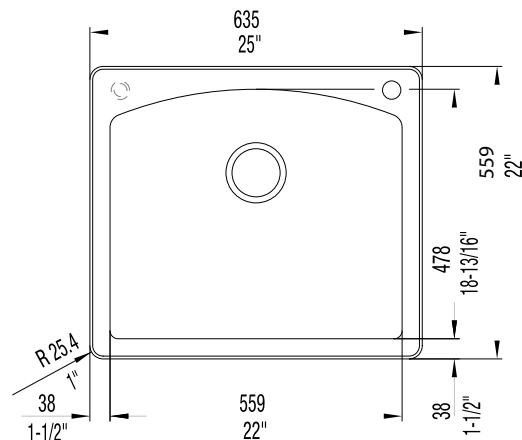

JOB INFORMATION

Job Name: _____

Contact: _____

Date Specified: _____

Specifier: _____

Contractor: _____

NOMINAL DIMENSIONS

Model 440210 shown

OVERALL	CUT OUT SIZE	BOWL DEPTHS	DRAIN
25" x 22"	24-1/4" x 21-1/4"	10"	3-1/2"

DXF cutout templates available on our website.

KNOCKOUT HOLE LOCATIONS

Pre-drilled for single-hole faucet.

BLANCO AMERICA

800.451.5782