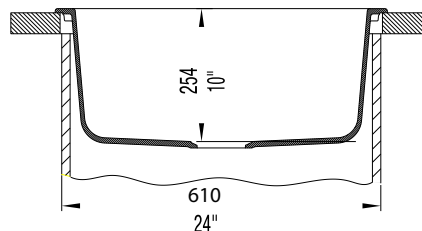

JOB INFORMATION

Job Name: _____

Contact: _____

Date Specified: _____

Specifier: _____

Contractor: _____

NOMINAL DIMENSIONS

Model 440210 shown

OVERALL	CUT OUT SIZE	BOWL DEPTHS	DRAIN
25" x 22"	24-1/4" x 21-1/4"	10"	3-1/2"

DXF cutout templates available on our website.

KNOCKOUT HOLE LOCATIONS

Pre-drilled for single-hole faucet.

BLANCO AMERICA

800.451.5782