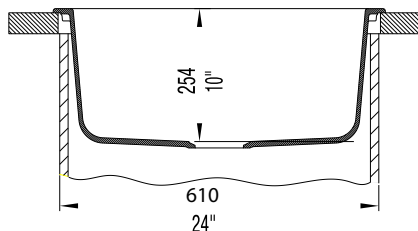

JOB INFORMATION

Job Name: _____

Contact: _____

Date Specified: _____

Specifier: _____

Contractor: _____

NOMINAL DIMENSIONS

Model 440210 shown

OVERALL	CUT OUT SIZE	BOWL DEPTHS	DRAIN
25" x 22"	24-1/4" x 21-1/4"	10"	3-1/2"

DXF cutout templates available on our website.

KNOCKOUT HOLE LOCATIONS
 Pre-drilled for single-hole faucet.

BLANCO AMERICA

800.451.5782
 www.blancoamerica.com