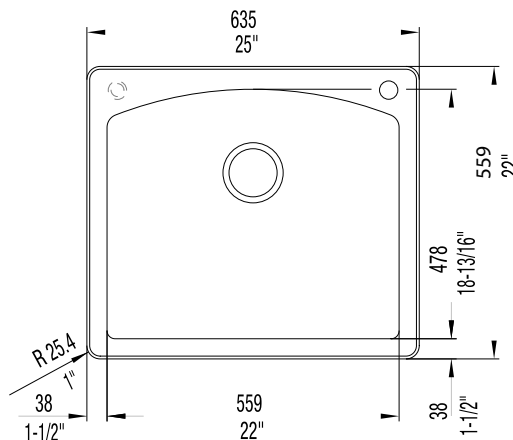

Versatile dual deck design can be installed as a drop-in or undermount.

FEATURES

- Required outside cabinet: 24" (drop-in), 27" (undermount)
- 80% solid granite
- Heat resistant up to 536°F
- Unsurpassed cleanability backed by industry leading 7 patents!
- Resistant to scratches, stains and all household acids and alkali solutions
- Template provided with approximate 1/8" reveal
- Undermount clips NOT included
- 1/2" deck thickness
- Limited lifetime warranty

JOB INFORMATION

Job Name: _____

Contact: _____

Date Specified: _____

Specifier: _____

Contractor: _____

NOMINAL DIMENSIONS

Model 440210 shown

OVERALL	CUT OUT SIZE	BOWL DEPTHS	DRAIN
25" x 22"	24-1/4" x 21-1/4"	10"	3-1/2"

DXF cutout templates available on our website.

KNOCKOUT HOLE LOCATIONS
 Pre-drilled for single-hole faucet.

BLANCO AMERICA

800.451.5782
 www.blancoamerica.com