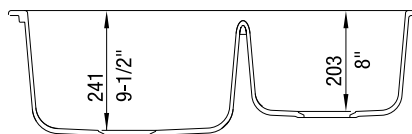

JOB INFORMATION

Job Name: _____

Contact: _____

Date Specified: _____

Specifier: _____

Contractor: _____

Model 440178 shown

NOMINAL DIMENSIONS

OVERALL	CUTOUT SIZE	BOWL DEPTH LEFT	BOWL DEPTH RIGHT	DRAIN DIAMETER
32" x 20-27/32"	Template provided with approximate 1/8" reveal	9-1/2"	8"	3-1/2"

DXF cutout templates available on our website.

BLANCO AMERICA