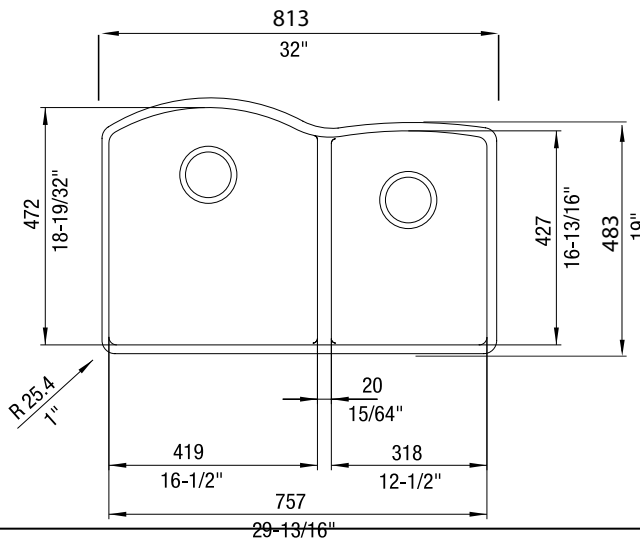

JOB INFORMATION

Job Name: _____

Contact: _____

Date Specified: _____

Specifier: _____

Contractor: _____

Model 440178 shown

NOMINAL DIMENSIONS

OVERALL	CUTOUT SIZE	BOWL DEPTH LEFT	BOWL DEPTH RIGHT	DRAIN DIAMETER
32" x 20-27/32"	Template provided with approximate 1/8" reveal	9-1/2"	8"	3-1/2"

DXF cutout templates available on our website.

BLANCO AMERICA