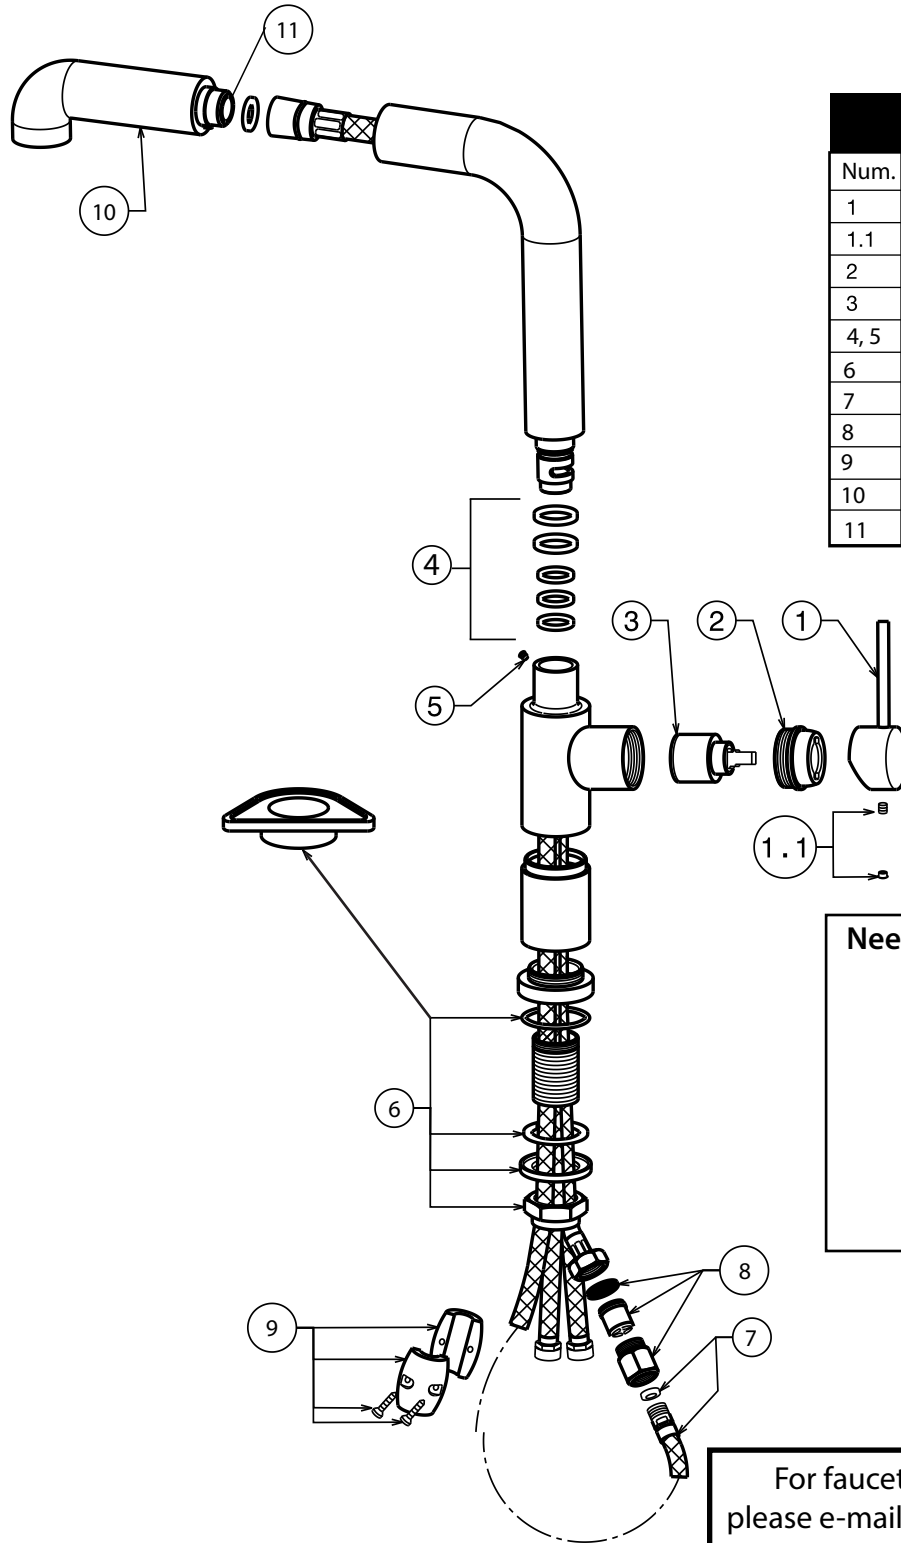

- Solid brass body and dual control pull-out spray
- Ceramic disk cartridge
- Extra long supply lines
- 2.2 GPM flow rate
- Installation in a 1-3/8" hole
- Color coded hot and cold supply lines
- 120 degree spout swivel
- 2-1/2" backsplash clearance off center
- 1-3/4" maximum deck thickness

JOB INFORMATION

Job Name: _____

Contact: _____

Date Specified: _____

Specifier: _____

Contractor: _____

Model 440518 shown

NOMINAL DIMENSIONS

REACH	SPOUT HEIGHT	FAUCET HEIGHT
7-1/2"	12-3/4"	14-5/8"

See next page for exploded parts drawing and parts list.

BLANCO AMERICA

800.451.5782

www.blancoamerica.com

© 2013 BLANCO AMERICA

10/14

SPEC-004

Old Model #: 157-185-CB

REPAIR PART GUIDE		
Num.	Description	Part #
1	Handle w/ screw & cap - Cafe Brn	441877
1.1	Handle - Screw and Cap	440889
2	Cartridge Lock Nut	441882
3	Cartridge	440877
4, 5	Spout - Ring set and screw	441885
6	Mounting Hardware	441886
7	Hose kit	441066
8	Flow Regulator	441874
9	Weight	441917
10	Handspray - Cafe Brown	441065
11	Flow regulator	441448