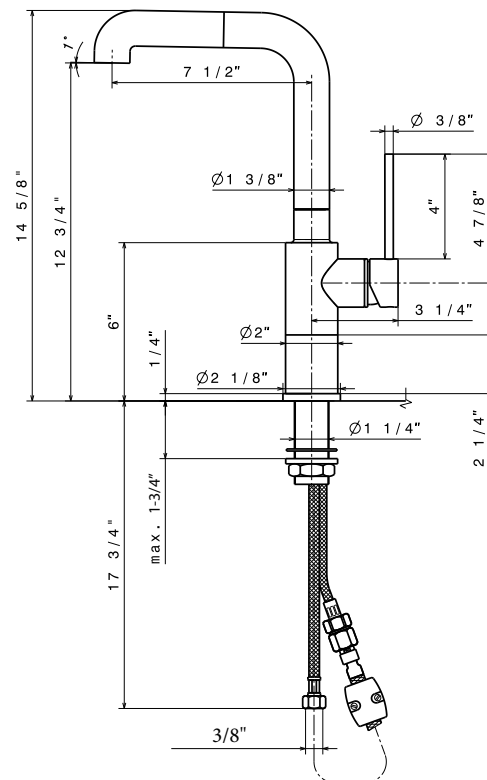

- Solid brass body and dual control pull-out spray
- Ceramic disk cartridge
- Extra long supply lines
- 2.2 GPM flow rate
- Installation in a 1-3/8" hole
- Color coded hot and cold supply lines
- 120 degree spout swivel
- 2-1/2" backsplash clearance off center
- 1-3/4" maximum deck thickness

JOB INFORMATION

Job Name: _____

Contact: _____

Date Specified: _____

Specifier: _____

Contractor: _____

Model 440518 shown

NOMINAL DIMENSIONS

REACH	SPOUT HEIGHT	FAUCET HEIGHT
7-1/2"	12-3/4"	14-5/8"

See next page for exploded parts drawing and parts list.

BLANCO AMERICA

800.451.5782

www.blancoamerica.com

© 2013 BLANCO AMERICA

10/14

SPEC-004

Old Model #: 157-185-CB

REPAIR PART GUIDE		
Num.	Description	Part #
1	Handle w/ screw & cap - Cafe Brn	441877
1.1	Handle - Screw and Cap	440889
2	Cartridge Lock Nut	441882
3	Cartridge	440877
4, 5	Spout - Ring set and screw	441885
6	Mounting Hardware	441886
7	Hose kit	441066
8	Flow Regulator	441874
9	Weight	441917
10	Handspray - Cafe Brown	441065
11	Flow regulator	441448