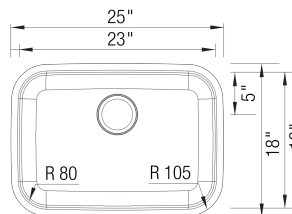

STELLAR Medium

Stainless steel Satin brushed finish

Warranty

BLANCO offers a limited lifetime warranty on all sinks and faucets, as well as a one-year warranty on all custom accessories.

Code/Standards Compliance

BLANCO sinks and faucets are third-party tested and certified to standards and listed by applicable certification bodies. For more information on individual product listings, contact our office or listing organization.

View our how-to videos to learn more about installing and caring for BLANCO products:
<https://www.blanco.com/us-en/service/how-to-videos/how-to-videos-for-sinks/>

Questions? Contact us today

BLANCO America, Inc.
110 Mount Holly By-Pass
Lumberton, NJ 08048

Phone & Fax
Phone: 888-668-6201
Fax: 609-668-6211

While BLANCO endeavors to provide accurate information, all dimensions are nominal, cannot be guaranteed, and are subject to change or cancellation. BLANCO assumes no responsibility for use of superseded or voided specifications.