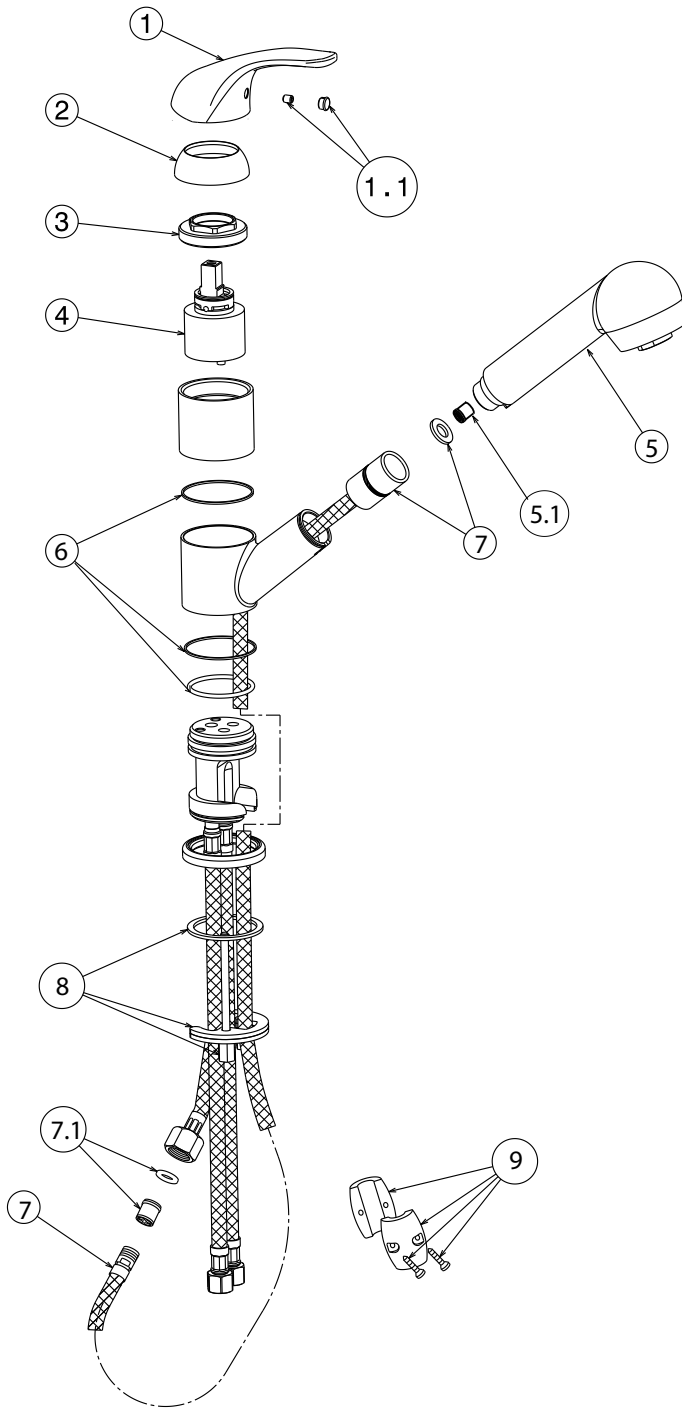

FEATURES

- Solid brass body and pull-out spray
- Ceramic disk cartridge
- Extra long supply lines
- 2.2 GPM flow rate
- Installation in a 1-3/8" hole
- Color coded hot and cold supply lines
- 120 degree spout swivel
- 2" maximum deck thickness

JOB INFORMATION

Job Name: _____

Contact: _____

Date Specified: _____

Specifier: _____

Contractor: _____

Model 440519 shown

NOMINAL DIMENSIONS

REACH	SPOUT HEIGHT	FAUCET HEIGHT
7-3/4"	4-5/8"	6-1/8"

See next page for exploded parts drawing and parts list.

BLANCO AMERICA

800.451.5782

www.blancoamerica.com

© 2013 BLANCO AMERICA

10/14

SPEC-004

Old Model #: 157-184-ST

REPAIR PART GUIDE		
Num.	Description	Part #
1,1.1	Handle - Satin Nickel	441901
1.1	Handle screw and cap	440890
2	Cartridge - Cap	441908
3	Cartridge Lock Nut	441914
4	Cartridge	441058
5,5.1	Handspray - Satin Nickel	441060
5.1	Flow regulator 2.2	441448
6	Ring set	441915
7	Hose kit	441111
7.1	Flow regulator/check valve	441713
8	Mounting set	441918
9	Weight	441917