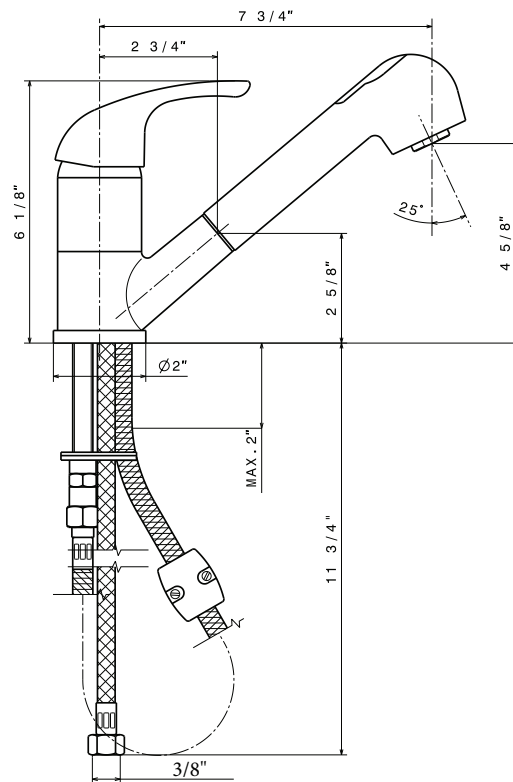

FEATURES

- Solid brass body and pull-out spray
- Ceramic disk cartridge
- Extra long supply lines
- 2.2 GPM flow rate
- Installation in a 1-3/8" hole
- Color coded hot and cold supply lines
- 120 degree spout swivel
- 2" maximum deck thickness

JOB INFORMATION

Job Name: _____

Contact: _____

Date Specified: _____

Specifier: _____

Contractor: _____

Model 440519 shown

NOMINAL DIMENSIONS

REACH	SPOUT HEIGHT	FAUCET HEIGHT
7-3/4"	4-5/8"	6-1/8"

See next page for exploded parts drawing and parts list.

BLANCO AMERICA

800.451.5782

www.blancoamerica.com

© 2013 BLANCO AMERICA

10/14

SPEC-004

Old Model #: 157-184-ST

REPAIR PART GUIDE		
Num.	Description	Part #
1,1.1	Handle - Satin Nickel	441901
1.1	Handle screw and cap	440890
2	Cartridge - Cap	441908
3	Cartridge Lock Nut	441914
4	Cartridge	441058
5,5.1	Handspray - Satin Nickel	441060
5.1	Flow regulator 2.2	441448
6	Ring set	441915
7	Hose kit	441111
7.1	Flow regulator/check valve	441713
8	Mounting set	441918
9	Weight	441917