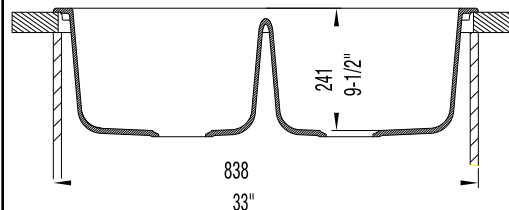

JOB INFORMATION

Job Name: _____

Contact: _____

Date Specified: _____

Specifier: _____

Contractor: _____

NOMINAL DIMENSIONS

Model 440220 shown

OVERALL	CUT OUT SIZE	BOWL DEPTHS LEFT	BOWL DEPTHS RIGHT	DRAIN
33" x 22"	32-1/4" x 21-1/4"	9-1/2"	9-1/2"	3-1/2"

DXF cutout templates (undermount and drop-in) available on our website.

KNOCKOUT HOLE LOCATIONS

Pre-drilled for single hole faucet.

- Distance between A & B - 10"
- Distance between B and hole - 4"
- Distance between hole and C - 4"
- Distance between C & D - 10"

BLANCO AMERICA

800.451.5782
www.blancoamerica.com