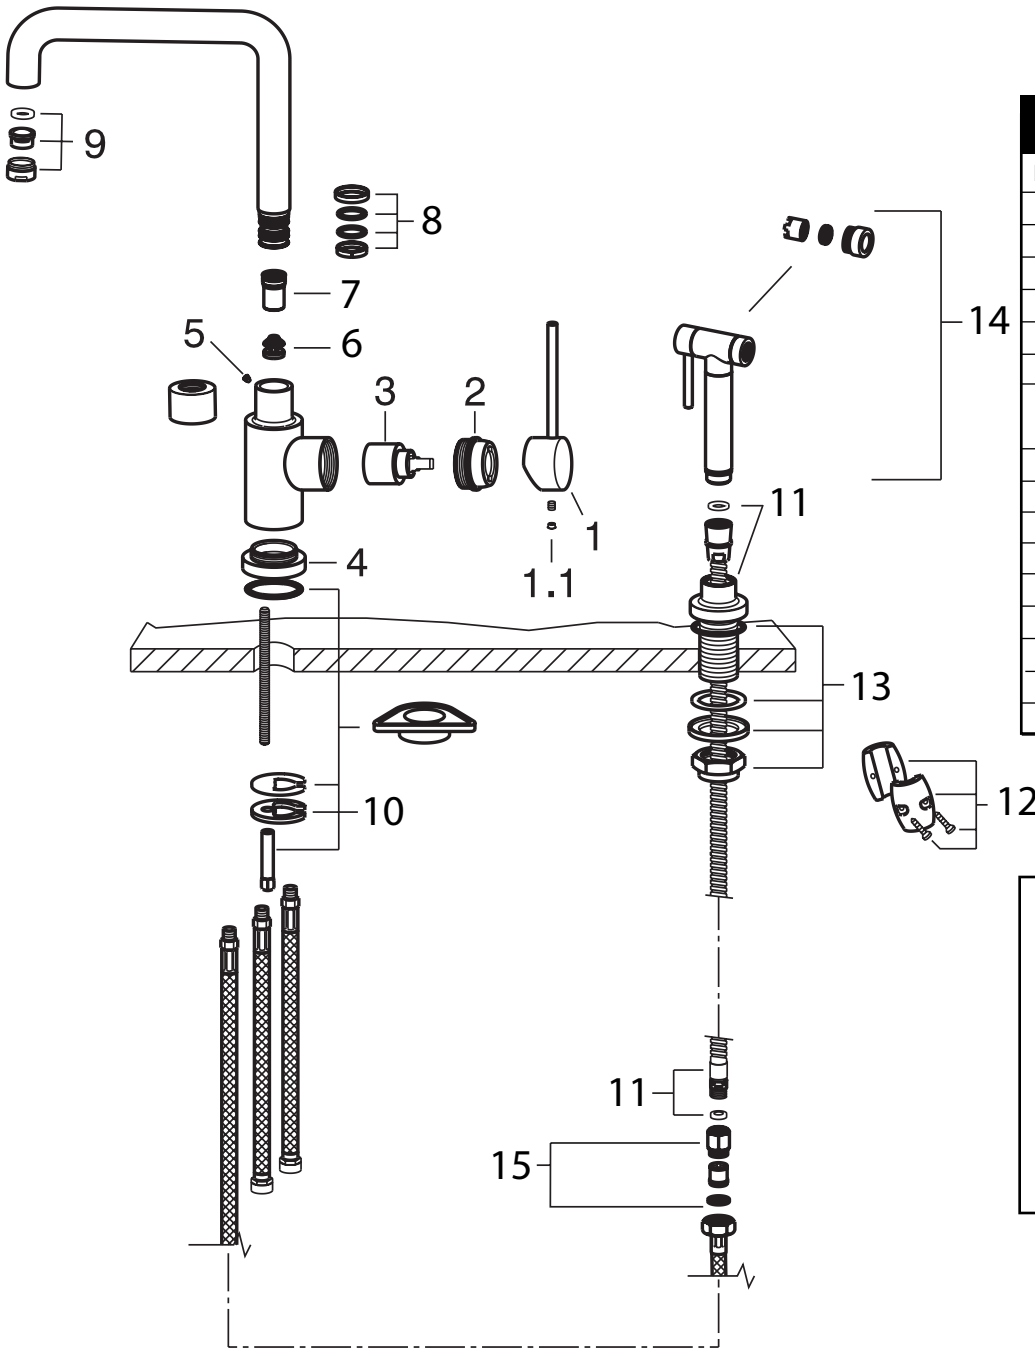

441330 Side Spray, TRUFFLE & CHROME MIX

FEATURES

- Solid brass body and all-metal side spray
- Ceramic disk cartridge
- Extra long supply lines
- 2.2 GPM flow rate
- Installation in a 1-3/8" hole
- Color coded hot and cold supply lines
- 360 degree spout swivel
- 2-1/2" backsplash clearance off center
- 1-7/8" maximum deck thickness

JOB INFORMATION

Job Name: _____

Contact: _____

Date Specified: _____

Specifier: _____

Contractor: _____

Model 440603 shown

NOMINAL DIMENSIONS

REACH	SPOUT HEIGHT	FAUCET HEIGHT
10"	9-1/2"	12-3/8"

See next page for exploded parts drawing and parts list.

BLANCO AMERICA

800.451.5782

www.blancoamerica.com

© 2013 BLANCO AMERICA

7/13

SPEC-003

Old Model #: 157-096-CR

REPAIR PART GUIDE		
Num.	Description	Part #
1, 1.1	Handle - Chrome	440895
1.1	Handle screw and cap	440889
2	Cartridge Lock Nut	441861
3	Cartridge	440877
4	Base - Chrome	441863
5	Body set screw	441745
6	Diverter	440881
	Tool for Diverter	440873
7	Brass bushing	441898
8	Spout - Ring set	441744
9	Aerator kit	440766
10	Mounting assembly	441899
11	Spray hose	440878
12	Weight	441917
13	Side spray - mounting hardware	441894
14	Side spray - Chrome	440883
15	Check valve assembly	441874