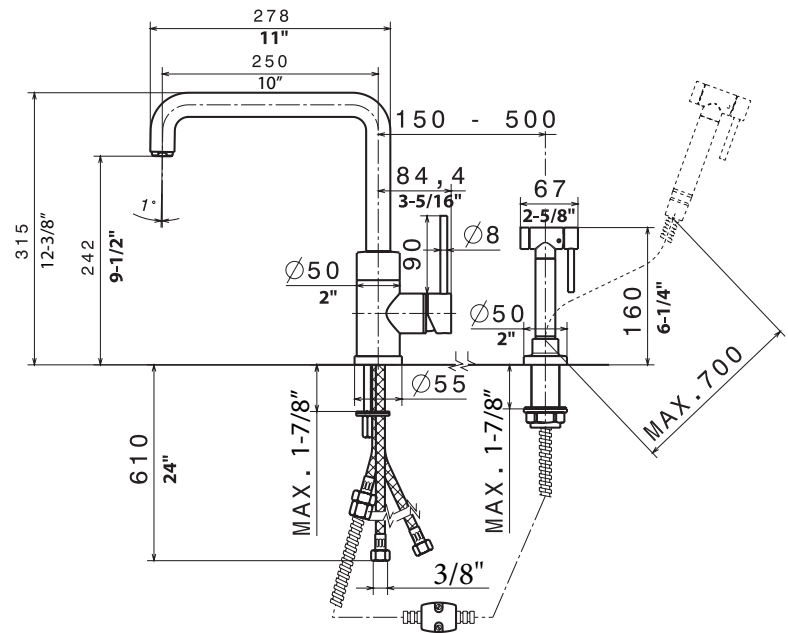

441330 Side Spray, TRUFFLE & CHROME MIX

FEATURES

- Solid brass body and all-metal side spray
- Ceramic disk cartridge
- Extra long supply lines
- 2.2 GPM flow rate
- Installation in a 1-3/8" hole
- Color coded hot and cold supply lines
- 360 degree spout swivel
- 2-1/2" backsplash clearance off center
- 1-7/8" maximum deck thickness

JOB INFORMATION

Job Name: _____

Contact: _____

Date Specified: _____

Specifier: _____

Contractor: _____

Model 440603 shown

NOMINAL DIMENSIONS

REACH	SPOUT HEIGHT	FAUCET HEIGHT
10"	9-1/2"	12-3/8"

See next page for exploded parts drawing and parts list.

BLANCO AMERICA

800.451.5782

www.blancoamerica.com

© 2013 BLANCO AMERICA

7/13

SPEC-003

Old Model #: 157-096-CR

REPAIR PART GUIDE		
Num.	Description	Part #
1, 1.1	Handle - Chrome	440895
1.1	Handle screw and cap	440889
2	Cartridge Lock Nut	441861
3	Cartridge	440877
4	Base - Chrome	441863
5	Body set screw	441745
6	Diverter	440881
	Tool for Diverter	440873
7	Brass bushing	441898
8	Spout - Ring set	441744
9	Aerator kit	440766
10	Mounting assembly	441899
11	Spray hose	440878
12	Weight	441917
13	Side spray - mounting hardware	441894
14	Side spray - Chrome	440883
15	Check valve assembly	441874