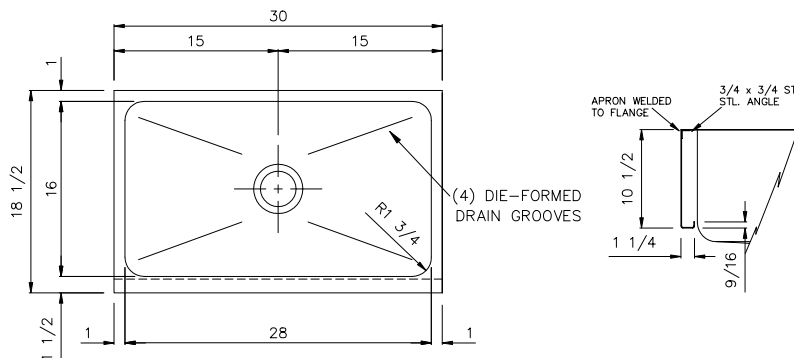

#### FEATURES

- Required outside cabinet: 36"
- 18 gauge, 304 series stainless steel (16 gauge apron)
- Premium 18/8 chrome/nickel content
- Satin finish
- 4 diagonal drain grooves channel water directly to center drain
- Sound deadening insulation

#### NOMINAL DIMENSIONS

Model 440296 shown

OVERALL	BOWL DEPTHS	DRAIN
30" x 18-1/2"	12"	3-1/2"

DXF cutout templates available on our website.