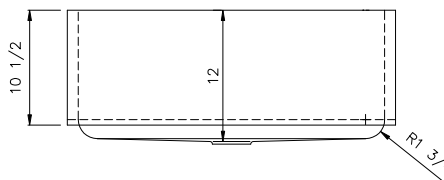

JOB INFORMATION

Job Name: _____

Contact: _____

Date Specified: _____

Specifier: _____

Contractor: _____

BLANCO AMERICA

800.451.5782

www.blancoamerica.com

© 2013 BLANCO AMERICA

6/13

SPEC-003