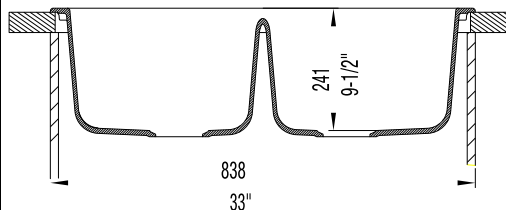

JOB INFORMATION

Job Name: _____

Contact: _____

Date Specified: _____

Specifier: _____

Contractor: _____

NOMINAL DIMENSIONS

Model 440220 shown

OVERALL	CUT OUT SIZE	BOWL DEPTHS LEFT	BOWL DEPTHS RIGHT	DRAIN
33" x 22"	32-1/4" x 21-1/4"	9-1/2"	9-1/2"	3-1/2"

DXF cutout templates (undermount and drop-in) available on our website.

KNOCKOUT HOLE LOCATIONS

Pre-drilled for single hole faucet.

Distance between A & B - 10"
 Distance between B and hole - 4"
 Distance between hole and C - 4"
 Distance between C & D - 10"

BLANCO AMERICA

800.451.5782

www.blancoamerica.com