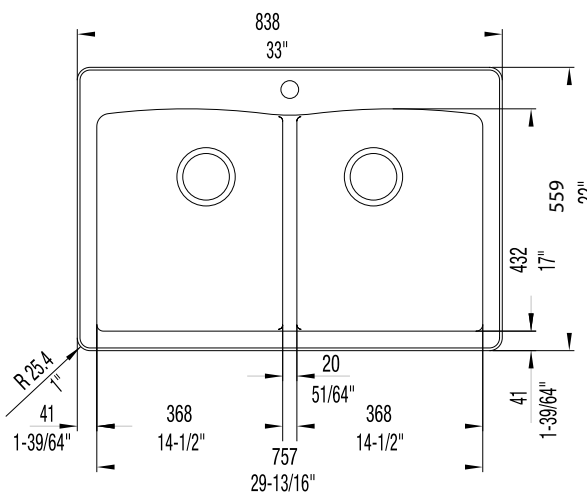

JOB INFORMATION

Job Name: _____

Contact: _____

Date Specified: _____

Specifier: _____

Contractor: _____

NOMINAL DIMENSIONS

Model 440220 shown

OVERALL	CUT OUT SIZE	BOWL DEPTHS LEFT	BOWL DEPTHS RIGHT	DRAIN
33" x 22"	32-1/4" x 21-1/4"	9-1/2"	9-1/2"	3-1/2"

DXF cutout templates (undermount and drop-in) available on our website.

KNOCKOUT HOLE LOCATIONS

Pre-drilled for single hole faucet.

Distance between A & B - 10"
 Distance between B and hole - 4"
 Distance between hole and C - 4"
 Distance between C & D - 10"

BLANCO AMERICA

800.451.5782

www.blancoamerica.com