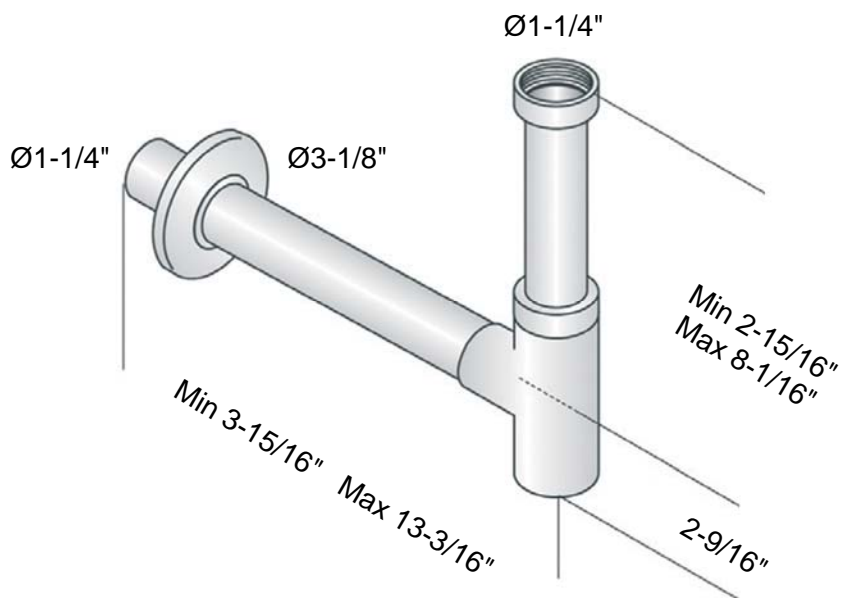

1-1/4" Modern P-trap

Model Ref. 135551

Material: Solid brass

Finish: Polished chrome

Features:

- > 1-1/4" Connection
- > Bottom cap unscrews to allow for easy cleaning
- > Made in Italy

All dimensions are nominal