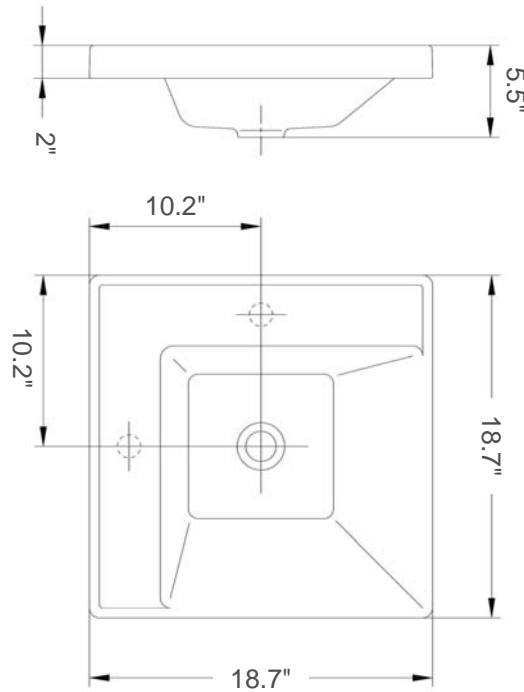

## Minimal 52

Model Ref. 10010

Material: Vitreous china

Color: White

Installation: Self-rimming

Overall Dimensions: 20.5" L x 20.5" W x 5.5" H

Interior Dimensions: 15.3" L x 15.3" W x 4.5" H

Waste outlet: 1.75" Interior Diameter

Features: Without overflow and 2 embedded prepared to drill faucet holes to expand faucet options

Sold separately:

Metallic wall Frame with towel bar and wooden shelf

Model Ref. 3831082

Dimensions: 20.1" L x 19.7" W x 19.7" H

Color/Finish: Brushed Aluminum/ Wenge (shelf)

Wall-mount Vanity cabinet with deep drawer

Model Ref. 3830582

Dimensions: 19.7" L x 20.1" W x 19.7" H

Color/Finish: Wenge

All dimensions are nominal

BISSONNET

Tel. (610) 454-1295 · Fax (610) 454-9385 · info@bissonnet.net · www.bissonnet.net

## Minimal 52-R

Wall Frame with towel bar and wooden shelf

Model Ref. 3831082

Material: Anodized Aluminum/ Hardwood

Color/Finish: Brushed Aluminum/ Wenge (shelf)

Dimensions: 20.1" L x 19.7" W x 19.7" H

Features: Shelf compartment with chrome-plated guardrail