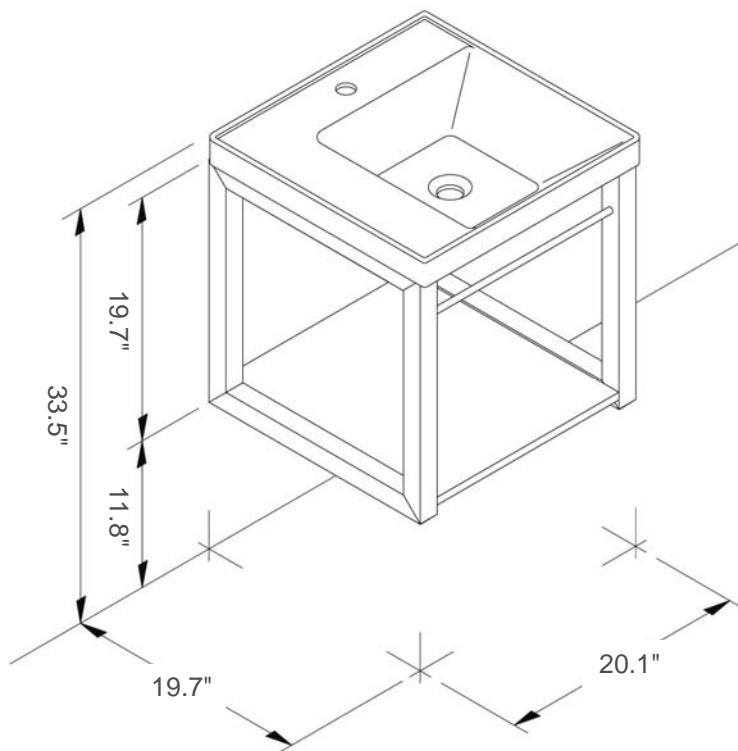

## Minimal 52

Model Ref. 10010

Material: Vitreous china

Color: White

Installation: Self-rimming

Overall Dimensions: 20.5" L x 20.5" W x 5.5" H

Interior Dimensions: 15.3" L x 15.3" W x 4.5" H

Waste outlet: 1.75" Interior Diameter

Features: Without overflow and 2 embedded prepared to drill faucet holes to expand faucet options

Sold separately:

Metallic wall Frame with towel bar and wooden shelf

Model Ref. 3831082

Dimensions: 20.1" L x 19.7" W x 19.7" H

## Minimal 52-R

Wall Frame with towel bar and wooden shelf

Model Ref. 3831082

Material: Anodized Aluminum/ Hardwood

Color/Finish: Brushed Aluminum/ Wenge (shelf)

Dimensions: 20.1" L x 19.7" W x 19.7" H

Features: Shelf compartment with chrome-plated guardrail

Sold separately:

Self-rimming square ceramic Sink

Model: Minimal 52

Model Ref. 10010

Color: White

O.D. 20.5" L x 20.5" W x 5.5" H x 2" h Sink rim

All dimensions are nominal

BISSONNET