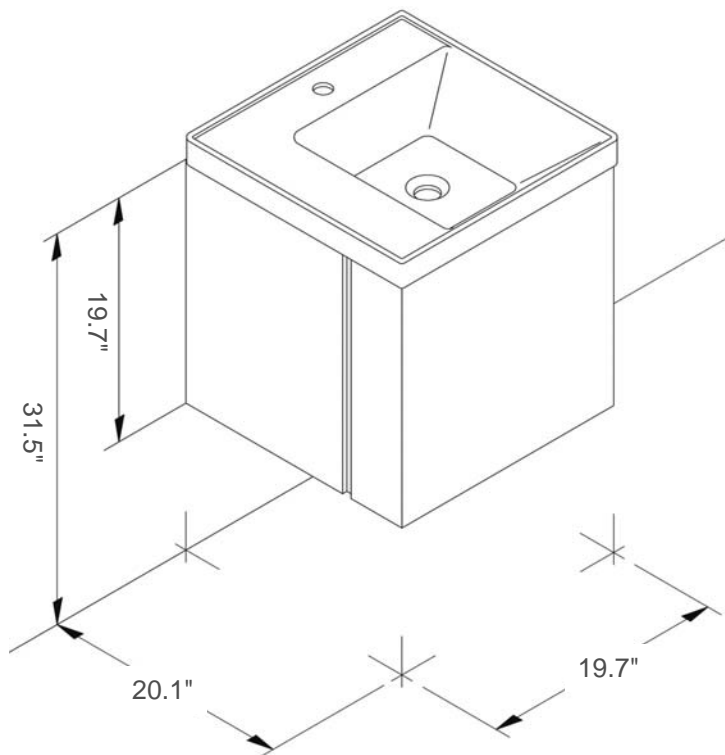

## Minimal 52

Model Ref. 10010

Material: Vitreous china

Color: White

Installation: Self-rimming

Overall Dimensions: 20.5" L x 20.5" W x 5.5" H

Interior Dimensions: 15.3" L x 15.3" W x 4.5" H

Waste outlet: 1.75" Interior Diameter

Features: Without overflow and 2 embedded prepared to drill faucet holes to expand faucet options

Sold separately:

Metallic wall Frame with towel bar and wooden shelf

Model Ref. 3831082

Dimensions: 20.1" L x 19.7" W x 19.7" H

## Minimal 52-R

Wall Frame with towel bar and wooden shelf

Model Ref. 3831082

Material: Anodized Aluminum/ Hardwood

Color/Finish: Brushed Aluminum/ Wenge (shelf)

Dimensions: 20.1" L x 19.7" W x 19.7" H

Features: Shelf compartment with chrome-plated guardrail

Sold separately:

Self-rimming square ceramic Sink

Model: Minimal 52

Model Ref. 10010

Color: White

O.D. 20.5" L x 20.5" W x 5.5" H x 2" h Sink rim

All dimensions are nominal

BISSONNET