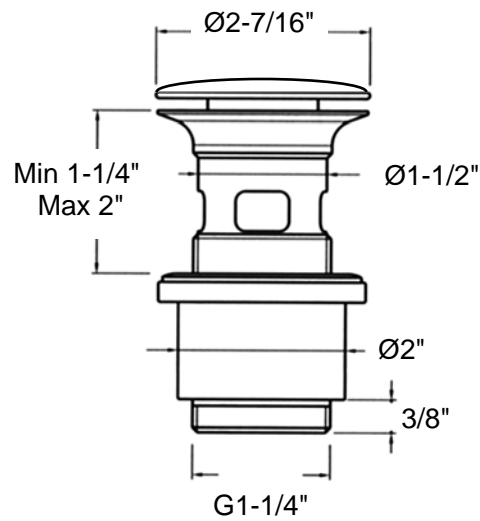

Clicker Drain

Description: Oversized click-clack drain with ceramic dome
Model Ref. 360503

Material: Solid brass/ ceramic

Finish: Polished chrome/ white

Features:

- > Overflow hole
- > White ceramic drain dome
- > 1-1/4" Connection
- > Made in Italy