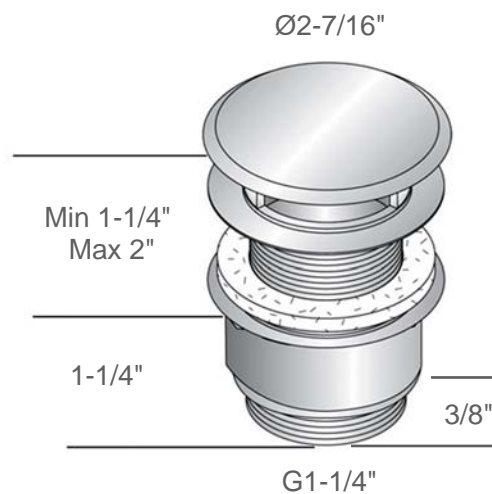

Click-clack Drain

Description: Oversized click-clack drain

Model Ref. 360551

Material: Solid brass

Finish: Polished chrome

Features:

> With overflow hole

> Made in Italy