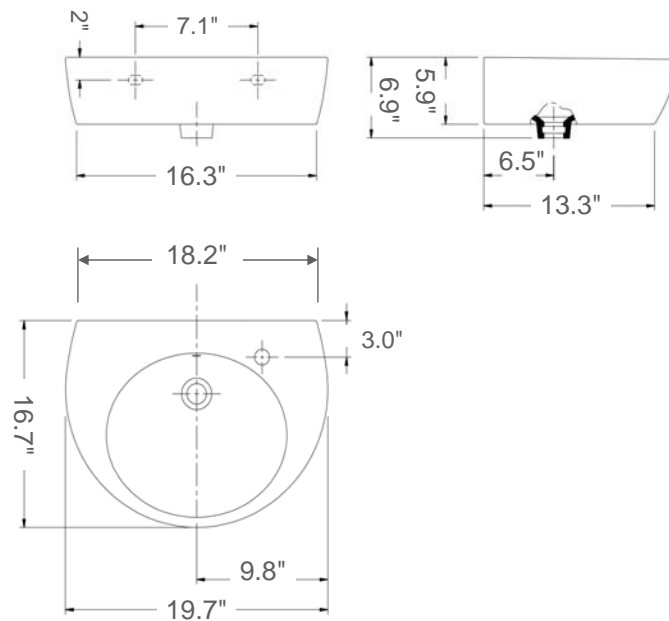

Pop 50

Model Ref. 31030

Material: Porcelain

Color: White

Overall Dimensions: 19.7" L x 16.7" W x 6.9" H

Interior Dimensions: 14" L x 12.7" W x 5.3" H

Drain hole: 1.75" interior Diameter

Installation: Wall-mount and/or counter-top

Features: Overflow and one pre-drilled right-hand faucet hole

Components included: Wall mounting fixing bolts

Recommended accessory (not included): oversized European drain

All dimensions are nominal

BISSONNET