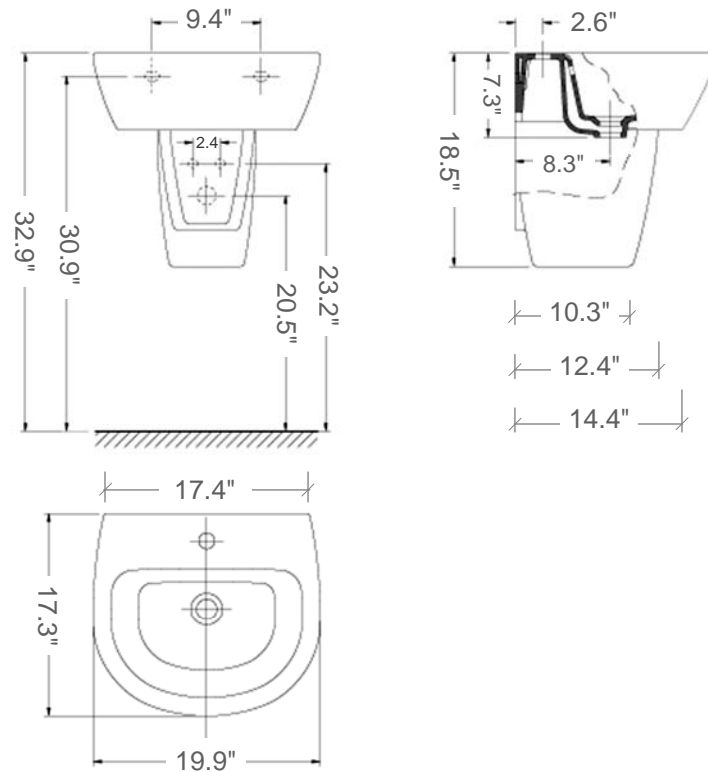

Jazz semi-pedestal

Model Ref. 28432/28040

Material: Vitreous china

Color: White

Overall Dimensions: 19.9" L x 17.3" W x 18.5" H

Semi-pedestal: 6"/8.4" L (front/rear) x 12.4"/10.3" W (top/bottom) x 12.5" H

Sink Interior Dimensions: 16" L x 11.3" W x 5.5" H

Faucet ledge: 4.9" W

Drain hole: 1.75" Interior Diameter

Features: Overflow and one pre-drilled faucet hole

Components included: Wall mounting fixing bolts

Recommended accessory (not included): 2.5" Diameter drain i.e. Click-clack Drain Ref. 360551

All dimensions are nominal

BISSONNET

Tel. (610) 454-1295 · Fax (610) 454-9385 · info@bissonnet.net · www.bissonnet.net

Jazz semi-pedestal

Model Ref. 28432/28030

Material: Vitreous china

Color: White

Overall Dimensions: 22.4" L x 19.1" W x 18.5" H

Semi-pedestal: 6"/8.4" L (front/rear) x 12.4"/10.3" W (top/bottom) x 12.5" H

Sink Interior Dimensions: 19.4" L x 12.3" W x 5.5" H

Faucet ledge: 5" W

Drain hole: 1.75" Interior Diameter

Features: Overflow, one faucet hole and 2 embedded prepared to drill faucet holes