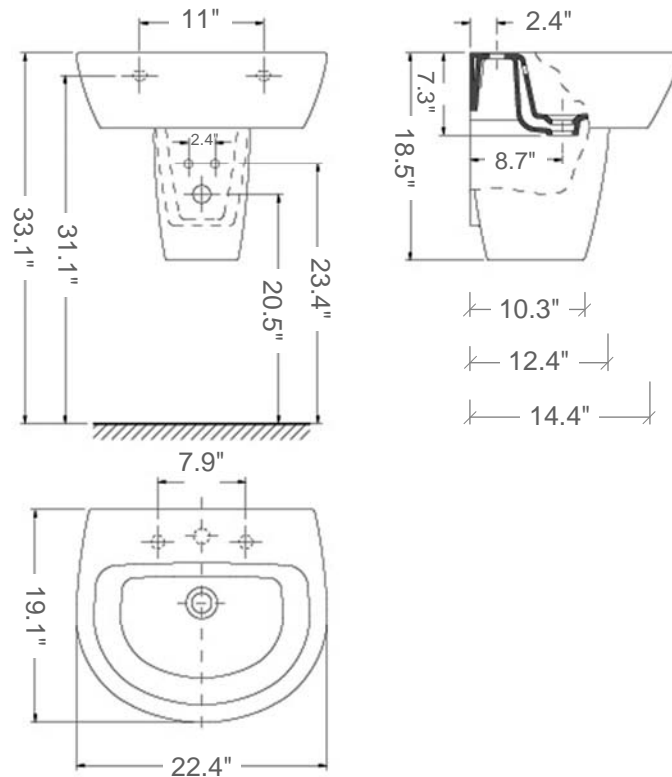

Jazz semi-pedestal

Model Ref. 28432/28030

Material: Vitreous china

Color: White

Overall Dimensions: 22.4" L x 19.1" W x 18.5" H

Semi-pedestal: 6"/8.4" L (front/rear) x 12.4"/10.3" W (top/bottom) x 12.5" H

Sink Interior Dimensions: 19.4" L x 12.3" W x 5.5" H

Faucet ledge: 5" W

Drain hole: 1.75" Interior Diameter

Features: Overflow, one faucet hole and 2 embedded prepared to drill faucet holes

Components included: Wall mounting fixing bolts

Recommended accessory (not included): 2.5" Diameter drain i.e. Click-clack Drain Ref. 360551

All dimensions are nominal

BISSONNET

Tel. (610) 454-1295 · Fax (610) 454-9385 · info@bissonnet.net · www.bissonnet.net