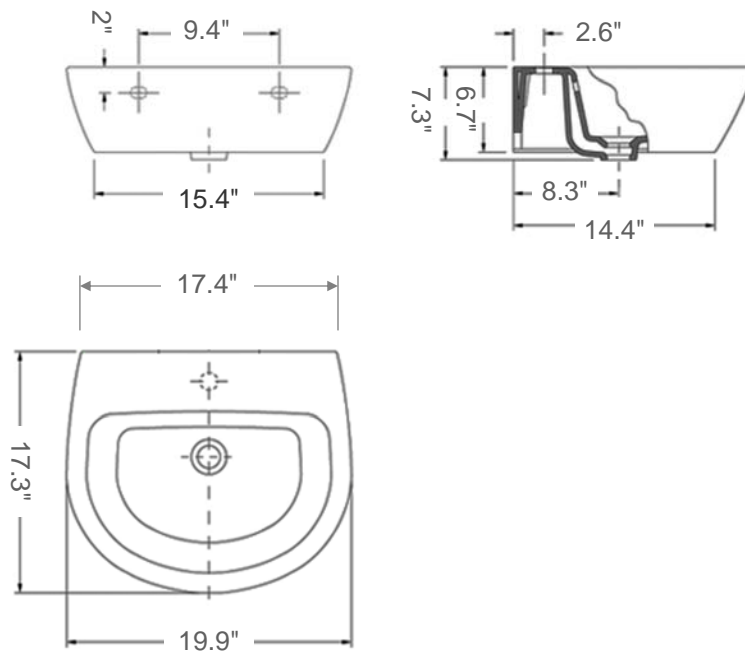

# Jazz 50

Model Ref. 28040

Material: Vitreous china

Color: White

Installation: Wall-mount and/or counter-top

Overall Dimensions: 19.9" L x 17.3" W x 7.3" H

Interior Dimensions: 16" L x 11.3" W x 5.5" H

Faucet ledge: 4.9" W

Drain hole: 1.75" Interior Diameter

Features: Overflow and one pre-drilled faucet hole

Components included: Wall mounting fixing bolts

Recommended accessory (not included): 2.5" Diameter drain i.e. Click-clack Drain Ref. 360551

Optional (sold separately): Wall-mount Semi-pedestal (Model Ref. 28432)

All dimensions are nominal

BISSONNET

Tel. (610) 454-1295 · Fax (610) 454-9385 · info@bissonnet.net · www.bissonnet.net