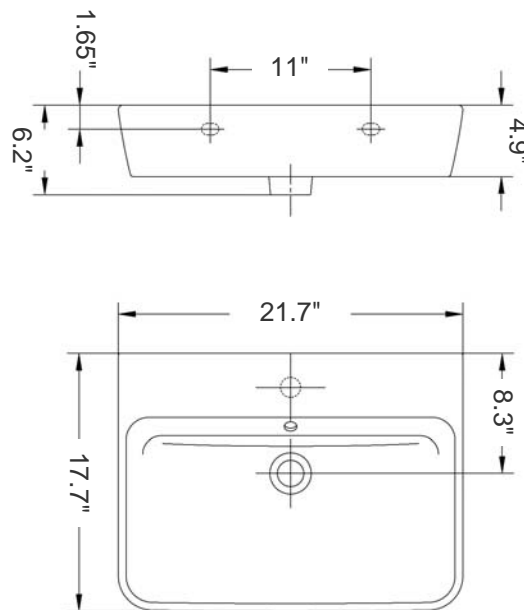

Emma 55

Model Ref. 27000

Material: Vitreous china

Color: White

Installation: Wall-mount and/or counter-top

Overall Dimensions: 21.7" L x 17.7" W x 6.2" H

Interior Dimensions: 20" L x 12.8" W x 4.4" H

Foot print: 19.9" L x 16.5" W

Drain hole: 1.75" Interior Diameter

Features: Overflow and one pre-drilled faucet hole

Components included: Wall mounting fixing bolts

Recommended accessory (not included): 2.5" Diameter drain i.e. Click-clack Drain Ref. 360551

Optional (sold separately):

- > Polished stainless steel curved Towel Bar (Model Ref. 53020)
Dimensions: 15.7" L x 15.5" W X 4.1" H
- > Vitreous china Pedestal (Model Ref. 27430)
- > Wall-mount vitreous china Semi-pedestal (Model Ref. 27432)