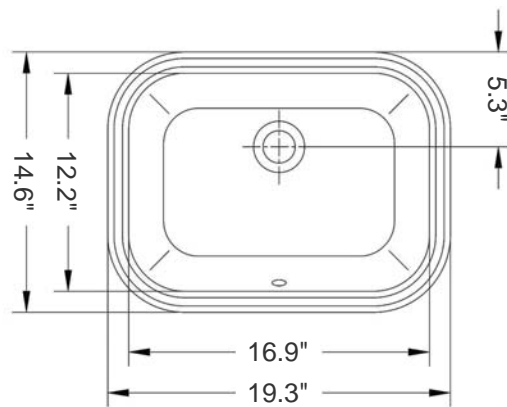

Flex

Model Ref. 26020

Material: Vitreous china

Color: White interior/ unglazed exterior

Installation: Under-counter

Overall Dimensions: 19.3" L x 14.6" W x 5.8" H

Interior Dimensions: 16.9" L x 12.2" W x 4" H

Drain hole: 1.75" Interior Diameter

Features: Overflow

Components included: Basin clamps kit and cutout template

Recommended accessory (not included): 2.5" Diameter drain i.e. Click-clack Drain Ref. 360551