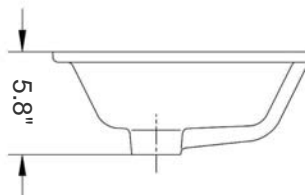

Flex

Model Ref. 26020

Material: Vitreous china

Color: White interior/ unglazed exterior

Installation: Under-counter

Overall Dimensions: 19.3" L x 14.6" W x 5.8" H

Interior Dimensions: 16.9" L x 12.2" W x 4" H

Drain hole: 1.75" Interior Diameter

Features: Overflow

Components included: Basin clamps kit and cutout template

Recommended accessory (not included): 2.5" Diameter drain i.e. Click-clack Drain Ref. 360551