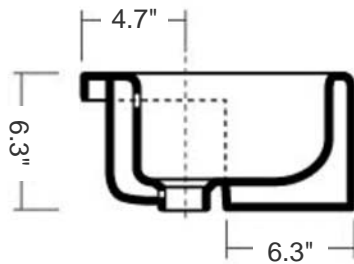

Form 46

Model Ref. 22120

Material: Vitreous china

Color: White

Installation: Semi-recessed

Overall Dimensions: 18.1" L x 12.6" W x 6.3" H

Interior Dimensions: 15.7" L x 8.9" W x 4.9" H

Sink projection out-of-countertop: 6.3" W

Drain hole: 1.75" Interior Diameter

Features: Overflow and 2 embedded, prepared to drill faucet holes

Recommended accessory (not included): 2.5" Diameter drain i.e. Click-clack Drain Ref. 360551

All dimensions are nominal