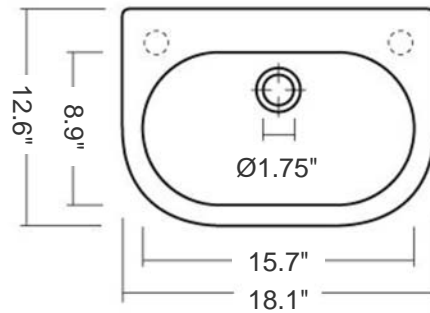

Form 46

Model Ref. 22120

Material: Vitreous china

Color: White

Installation: Semi-recessed

Overall Dimensions: 18.1" L x 12.6" W x 6.3" H

Interior Dimensions: 15.7" L x 8.9" W x 4.9" H

Sink projection out-of-countertop: 6.3" W

Drain hole: 1.75" Interior Diameter

Features: Overflow and 2 embedded, prepared to drill faucet holes

Recommended accessory (not included): 2.5" Diameter drain i.e. Click-clack Drain Ref. 360551

All dimensions are nominal