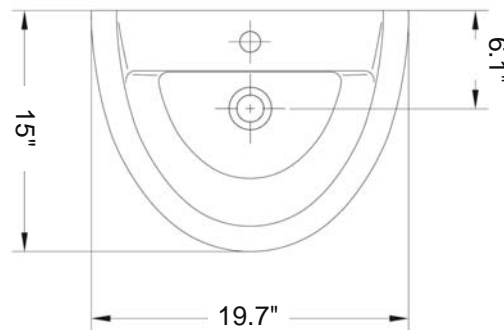

Arq

Model Ref. 22090

Material: Vitreous china

Color: White

Installation: Wall-mount and/or above-the-counter

Overall Dimensions: 19.7" L x 15" W x 6.7" H

Interior Dimensions: 15.5" L x 9.4" W x 4.4" H

Foot print: 16" L x 11" W

Faucet ledge: 3.75" W

Drain hole: 1.75" Interior Diameter

Features: One pre-drilled faucet hole, and without overflow

Components included: Wall mounting fixing bolts

Recommended accessory (not included): 2.5" Diameter drain i.e. Click-clack Drain Ref. 300551

Sold separately: 1.4" H polished stainless steel mounting ring required for above-counter sink installation

All dimensions are nominal

BISSONNET

Tel. (610) 454-1295 · Fax (610) 454-9385 · info@bissonnet.net · www.bissonnet.net