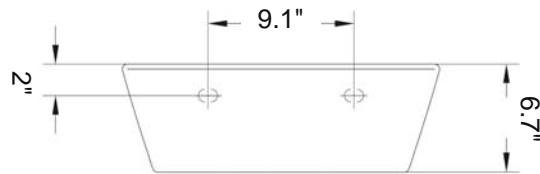

Arq

Model Ref. 22090

Material: Vitreous china

Color: White

Installation: Wall-mount and/or above-the-counter

Overall Dimensions: 19.7" L x 15" W x 6.7" H

Interior Dimensions: 15.5" L x 9.4" W x 4.4" H

Foot print: 16" L x 11" W

Faucet ledge: 3.75" W

Drain hole: 1.75" Interior Diameter

Features: One pre-drilled faucet hole, and without overflow

Components included: Wall mounting fixing bolts

Recommended accessory (not included): 2.5" Diameter drain i.e. Click-clack Drain Ref. 300551

Sold separately: 1.4" H polished stainless steel mounting ring required for above-counter sink installation

All dimensions are nominal

BISSONNET

Tel. (610) 454-1295 · Fax (610) 454-9385 · info@bissonnet.net · www.bissonnet.net