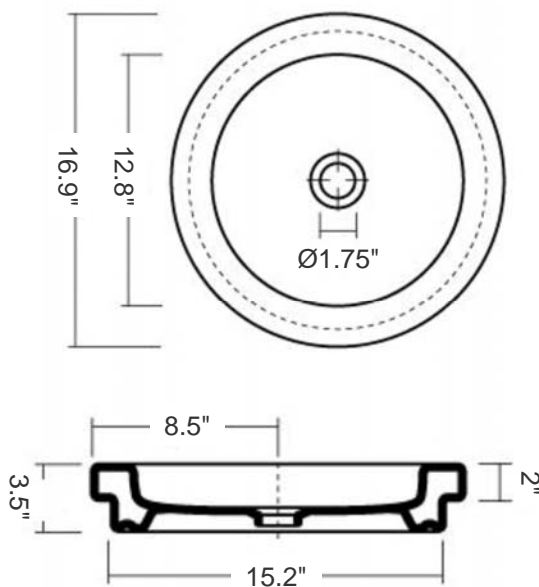

Logic 43

Model Ref. 21140

Material: Vitreous china

Color: White, or White with matte white damask pattern rim

Installation: Counter-top and/or self-rimming

Overall Dimensions: 16.9" Diameter x 3.5" H

Interior Dimensions: 12.8" Diameter x 2.8" H

Foot print: 15.2" Diameter

Drain hole: 1.75" Interior Diameter

Recommended accessory (not included): 2.5" Diameter drain i.e. Click-clack Drain Ref. 300551

All dimensions are nominal

BISSONNET

Tel. (610) 454-1295 · Fax (610) 454-9385 · info@bissonnet.net · www.bissonnet.net