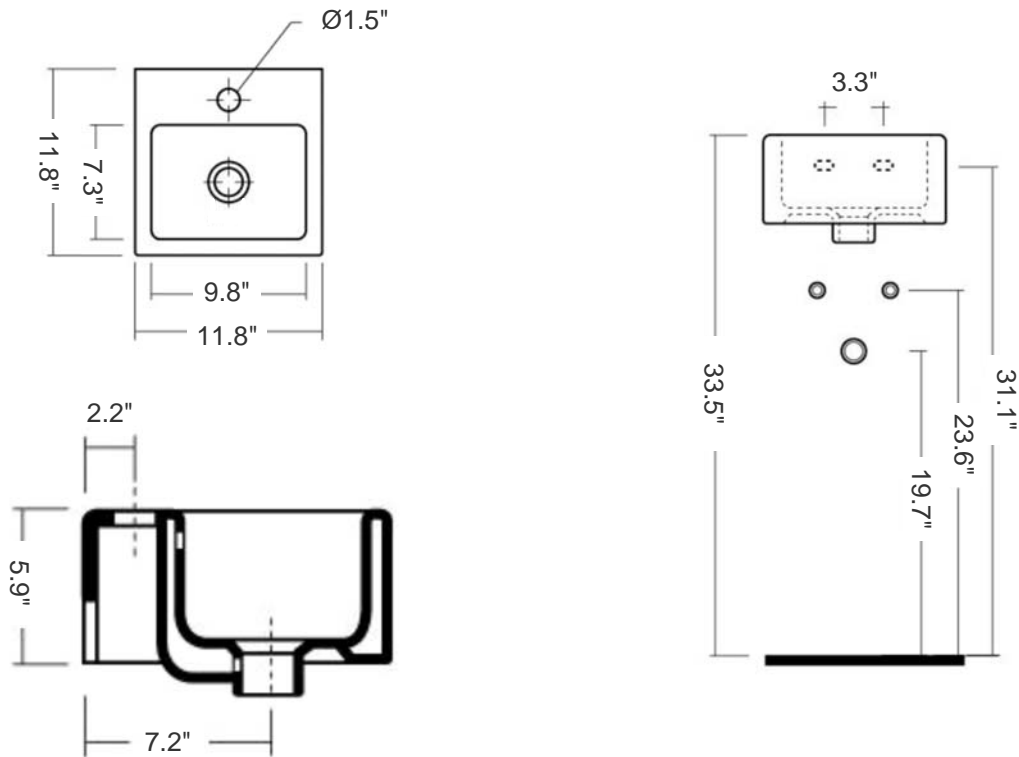

Ice 30

Model Ref. 20110

Material: Vitreous china

Color: White

Installation: Wall-mount and/or counter-top

Overall Dimensions: 11.8" L x 11.8" W x 5.9" H

Interior Dimensions: 9.8" L x 7.3" W x 5.3" H

Drain hole: 1.75" Interior Diameter

Features: Overflow and one pre-drilled faucet hole

Optional: Chrome plated Towel Bar (Model Ref. PA30)

Included components: Wall mounting fixing bolts

Recommended accessory (not included): 2.5" Diameter drain i.e. Click-clack Drain Ref. 360551