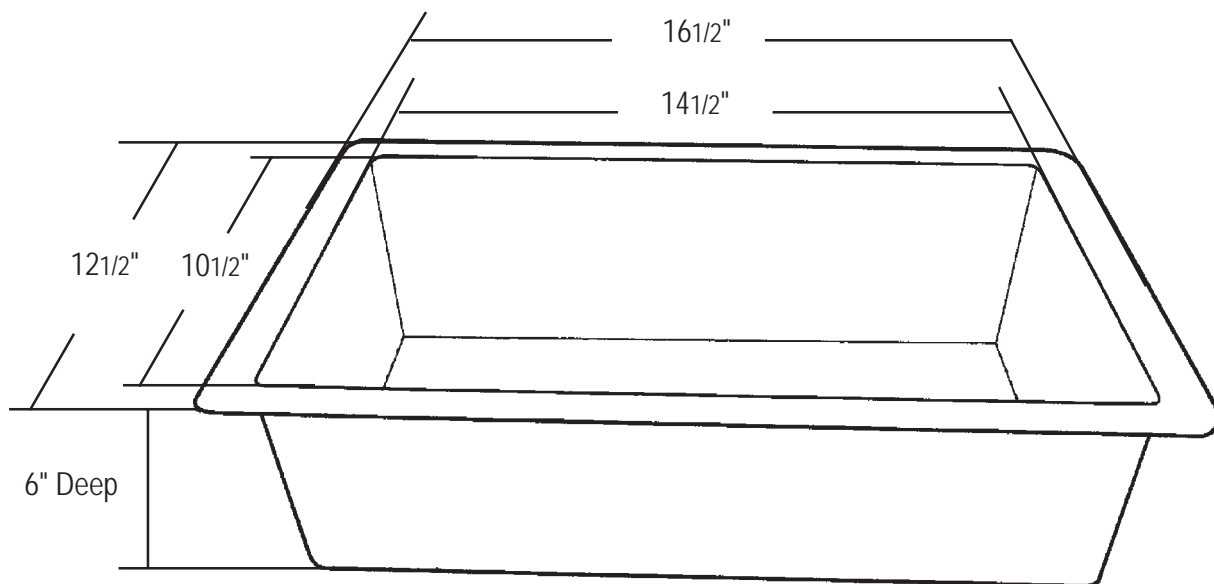

Belle Forêt
collection

Specifications for **BFC4BAR** **Copper Bar Basin**

Requires junior basket strainer
16 Gauge Copper

Inside Dimensions

At Rim:

14 $\frac{1}{2}$ " x 10 $\frac{1}{2}$ "

Belle Forêt copper basins are handmade and, therefore, overall dimensions may vary slightly from those listed on this specification sheet. It is strongly recommended that the actual basin to be installed be used as a cut-out template.