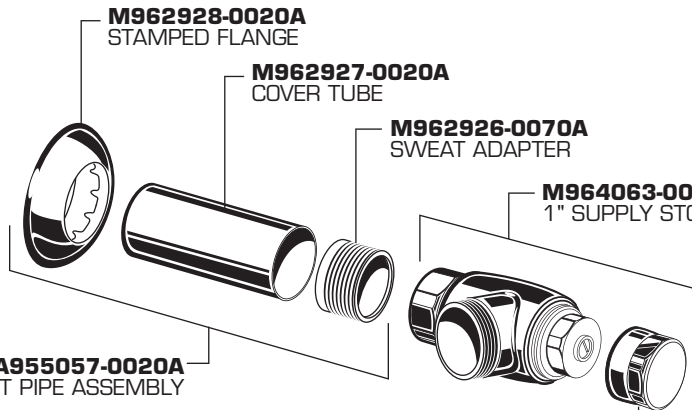

MANUAL FLUSH VALVE

Exposed Flushometer
for Top Spud Toilets

MODEL NUMBERS

6047 Series
7017 Series

M962921-0070A
CAP SEAL

M962938-0070A
CUP SEAL

M962919K-0071100A (MODEL 6047.111)
M962919A-0071600A (MODEL 6047.161, 7017.161)
M962919B-0071280A (MODEL 6047.121, 7017.121)
PISTON ASSEMBLY

M962918-0020A
HANDLE ASSEMBLY

OPTIONAL ADJUSTABLE TAILPIECE
(Purchased Separately)

- M962836-0020A** (8-1/4" to 9-1/4" Rough-in)
- M962835-0020A** (7-1/4" to 8-1/4" Rough-in)
- M962834-0020A** (6-1/4" to 7-1/4" Rough-in)
- M962833-0020A** (5-1/4" to 6-1/4" Rough-in)

M962920-0020A
ADJUSTABLE TAILPIECE
(4-1/4" to 5-1/4" Rough-in)

M962922-0070A
VACUUM BREAKER
REPAIR KIT

M962928-0020A
STAMPED FLANGE

M962927-0020A
COVER TUBE

M962926-0070A
SWEAT ADAPTER

M964063-0020A
1" SUPPLY STOP

A955057-0020A
INLET PIPE ASSEMBLY

M964059-0020A
CAP

A955054-0020A
VACUUM BREAKER
ASSEMBLY 11-1/2"
(220mm) ROUGH-IN

A955068-0020A
VACUUM BREAKER
ASSEMBLY 27"
(610mm) ROUGH-IN

M952269-0020A
ESCUTCHEON KIT

HOT LINE FOR HELP
For toll-free information and answers to your questions, call:
1 (800) 442-1902
Weekdays 8:00 a.m. to 6:00 p.m. EST
IN MEXICO 01-800-839-1200
IN CANADA 1-800-387-0369 (TORONTO 1-905-306-1093)
Weekdays 8:00 a.m. to 7:00 p.m. EST