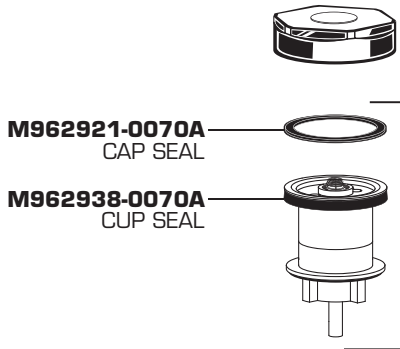

MANUAL FLUSH VALVE

Exposed Flushometer
for Top Spud Toilets

MODEL NUMBERS

6047 Series
7017 Series

M962921-0070A
CAP SEAL

M962938-0070A
CUP SEAL

M962919K-0071100A (MODEL 6047.111)
M962919A-0071600A (MODEL 6047.161, 7017.161)
M962919B-0071280A (MODEL 6047.121, 7017.121)
PISTON ASSEMBLY

M962918-0020A
HANDLE ASSEMBLY

OPTIONAL ADJUSTABLE TAILPIECE
(Purchased Separately)

- M962836-0020A** (8-1/4" to 9-1/4" Rough-in)
- M962835-0020A** (7-1/4" to 8-1/4" Rough-in)
- M962834-0020A** (6-1/4" to 7-1/4" Rough-in)
- M962833-0020A** (5-1/4" to 6-1/4" Rough-in)

M962920-0020A
ADJUSTABLE TAILPIECE
(4-1/4" to 5-1/4" Rough-in)

M962922-0070A
VACUUM BREAKER
REPAIR KIT

M962928-0020A
STAMPED FLANGE

M962927-0020A
COVER TUBE

M962926-0070A
SWEAT ADAPTER

M964063-0020A
1" SUPPLY STOP

A955057-0020A
INLET PIPE ASSEMBLY

M964059-0020A
CAP

A955054-0020A
VACUUM BREAKER
ASSEMBLY 11-1/2"
(220mm) ROUGH-IN

A955068-0020A
VACUUM BREAKER
ASSEMBLY 27"
(610mm) ROUGH-IN

M952269-0020A
ESCUTCHEON KIT

HOT LINE FOR HELP
For toll-free information and answers to your questions, call:
1 (800) 442-1902
Weekdays 8:00 a.m. to 6:00 p.m. EST
IN MEXICO 01-800-839-1200
IN CANADA 1-800-387-0369 (TORONTO 1-905-306-1093)
Weekdays 8:00 a.m. to 7:00 p.m. EST