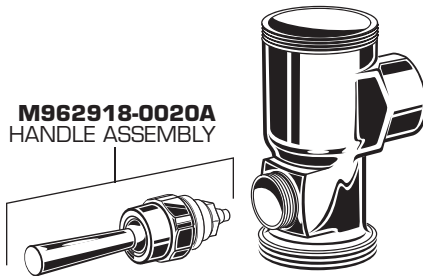

MANUAL FLUSH VALVE

Exposed Flushometer
for Top Spud Toilets

MODEL NUMBERS

6047 Series
7017 Series

M962921-0070A
CAP SEAL

M962938-0070A
CUP SEAL

M962919K-0071100A (MODEL 6047.111)
M962919A-0071600A (MODEL 6047.161, 7017.161)
M962919B-0071280A (MODEL 6047.121, 7017.121)
PISTON ASSEMBLY

M962918-0020A
HANDLE ASSEMBLY

OPTIONAL ADJUSTABLE TAILPIECE
(Purchased Separately)

- M962836-0020A** (8-1/4" to 9-1/4" Rough-in)
- M962835-0020A** (7-1/4" to 8-1/4" Rough-in)
- M962834-0020A** (6-1/4" to 7-1/4" Rough-in)
- M962833-0020A** (5-1/4" to 6-1/4" Rough-in)

M962920-0020A
ADJUSTABLE TAILPIECE
(4-1/4" to 5-1/4" Rough-in)

M962922-0070A
VACUUM BREAKER
REPAIR KIT

M962928-0020A
STAMPED FLANGE

M962927-0020A
COVER TUBE

M962926-0070A
SWEAT ADAPTER

M964063-0020A
1" SUPPLY STOP

A955057-0020A
INLET PIPE ASSEMBLY

M964059-0020A
CAP

A955054-0020A
VACUUM BREAKER
ASSEMBLY 11-1/2"
(220mm) ROUGH-IN

A955068-0020A
VACUUM BREAKER
ASSEMBLY 27"
(610mm) ROUGH-IN

M952269-0020A
ESCUTCHEON KIT

HOT LINE FOR HELP
For toll-free information and answers to your questions, call:
1 (800) 442-1902
Weekdays 8:00 a.m. to 6:00 p.m. EST
IN MEXICO 01-800-839-1200
IN CANADA 1-800-387-0369 (TORONTO 1-905-306-1093)
Weekdays 8:00 a.m. to 7:00 p.m. EST