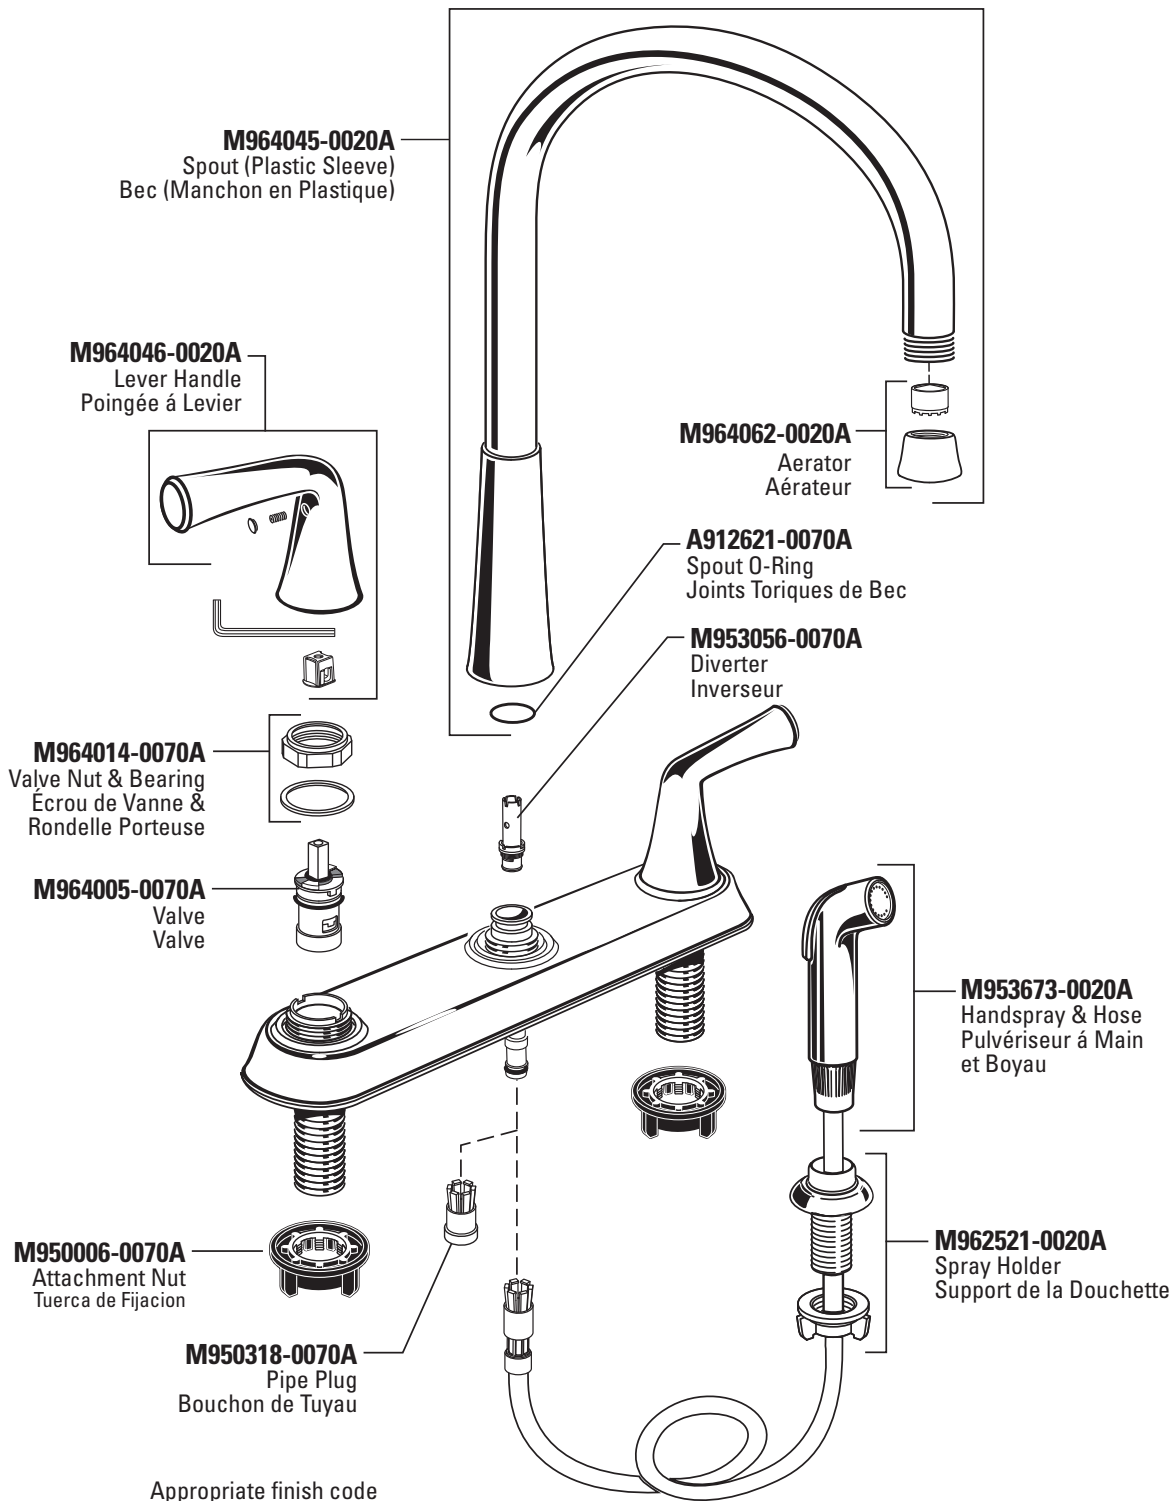

# Parts/Assembly Ensemble/Pièces

**Angeline™**  
9089.501

Appropriate finish code  
Code de fini approprié

Chrome, Chrome **002**

*American Standard*  
Style That Works Better