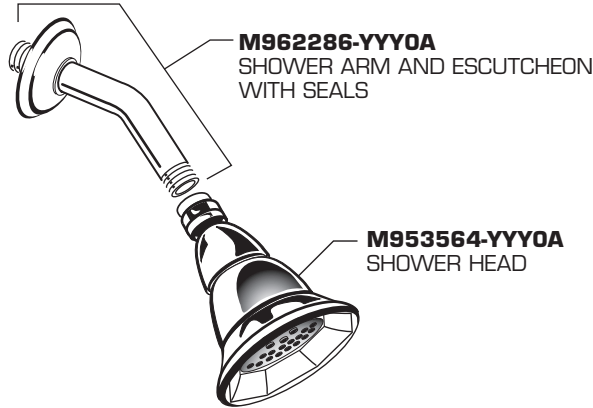

American Standard

DAZZLE
BATH AND SHOWER TRIM KITS

MODEL NUMBER

T028.50X

Replace the "YYY" with
 appropriate finish code

CHROME	002
SATIN	295

HOT LINE FOR HELP

For toll-free information and answers to your questions, call:
 1-800 442-1902
 Weekdays 8:00 a.m. to 6:00 p.m. EST
 IN CANADA 1-800-387-0369 (TORONTO 1-905-306-1093)
 Weekdays 8:00 a.m. to 7:00 p.m. EST
 IN MEXICO 01-800-839-12-00