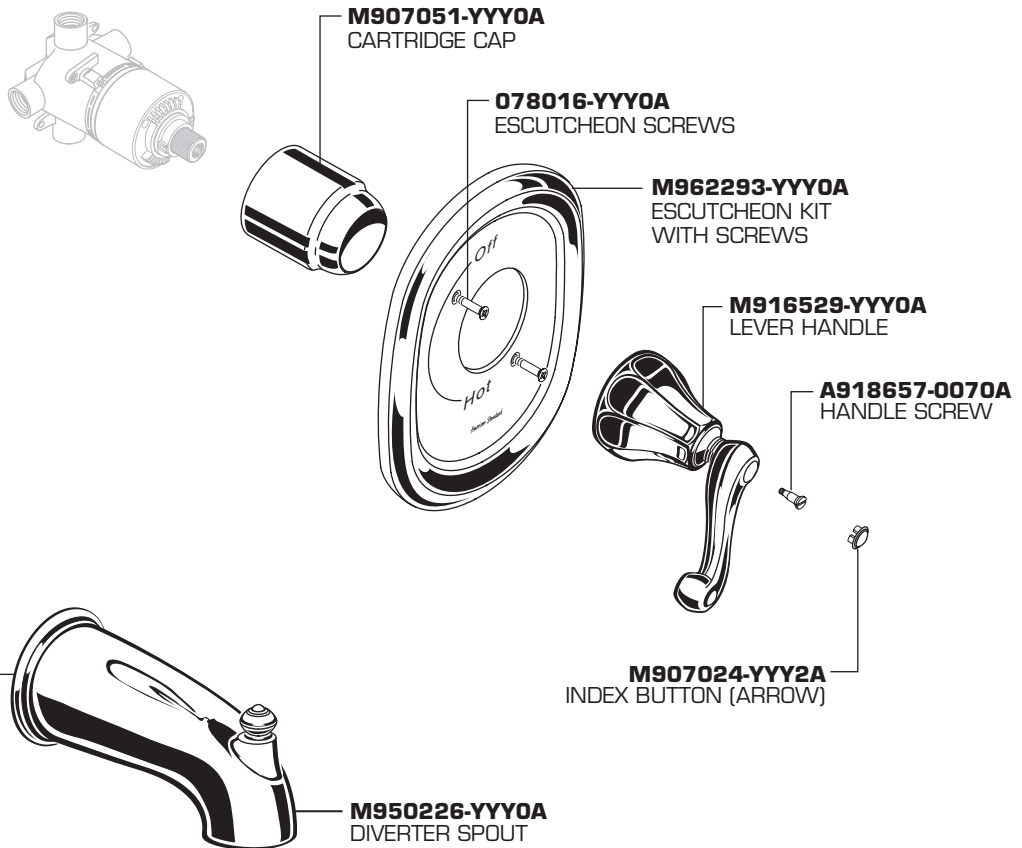

American Standard

DAZZLE
BATH AND SHOWER TRIM KITS

MODEL NUMBER

T028.50X

Replace the "YYY" with
 appropriate finish code

CHROME	002
SATIN	295

HOT LINE FOR HELP

For toll-free information and answers to your questions, call:
 1-800 442-1902
 Weekdays 8:00 a.m. to 6:00 p.m. EST
 IN CANADA 1-800-387-0369 (TORONTO 1-905-306-1093)
 Weekdays 8:00 a.m. to 7:00 p.m. EST
 IN MEXICO 01-800-839-12-00