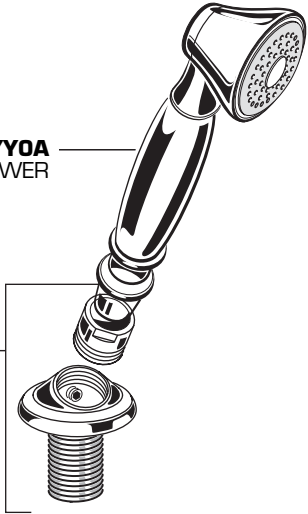

*American Standard*

**TROPIC  
DECK MOUNT TUB  
FILLER TRIM KIT**

MODEL NUMBER

**T038.900**

**M962449-YYY0A**  
HOT HANDLE. KIT

**918555-0070A**  
ADAPTER SCREW

**918049-0070A**  
ADAPTER

**M962484-YYY0A**  
SPOUT KIT

**922388-YYY0A**  
STREAM  
STRAIGHTENER

**M907607-YYY0A**  
SPOUT ESCUTCHEON

**911903-0070A**  
RUBBER RING

**M962380-0070A**  
HANDLE ADAPTER  
KIT

**M961477-0070A**  
SPOUT ADAPTER KIT

**M961478-0070A**  
SPOUT SEAL KIT

**M962449-YYY0A**  
HANDLE KIT

**918049-0070A**  
STEM ADAPTER

**918555-0070A**  
HANDLE SCREW

**M962485-0070A**  
HANDLE ADAPTER  
KIT

**M950092-YYY0A**  
HAND SHOWER

**M961464-YYY0A**  
HAND SHOWER  
HOLDER

**033760-0070A**  
HAND SHOWER SEAL KIT

**028667-0020A**  
HAND SHOWER HOSE

Replace the "YYY" with appropriate finish code

CHROME	002
SATIN	295

**HOT LINE FOR HELP**  
 For toll-free information and answers to your questions, call:  
 1 (800) 442-1902  
 Weekdays 8:00 a.m. to 8:00 p.m. EST  
 IN MEXICO 01-800-839-12-00  
 IN CANADA 1-800-387-0369 (TORONTO 1-905-306-1093)  
 Weekdays 8:00 a.m. to 7:00 p.m. EST