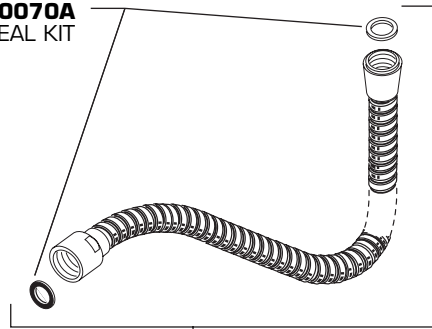

033760-0070A
HAND SHOWER SEAL KIT

028667-0020A
HAND SHOWER HOSE

Replace the "YYY" with appropriate finish code

CHROME	002
SATIN	295

HOT LINE FOR HELP
For toll-free information and answers to your questions, call:
1 (800) 442-1902
Weekdays 8:00 a.m. to 8:00 p.m. EST
IN MEXICO 01-800-839-12-00
IN CANADA 1-800-387-0369 (TORONTO 1-905-306-1093)
Weekdays 8:00 a.m. to 7:00 p.m. EST

Product names listed herein are trademarks of American Standard Inc.
© American Standard Inc. 2004

M968897