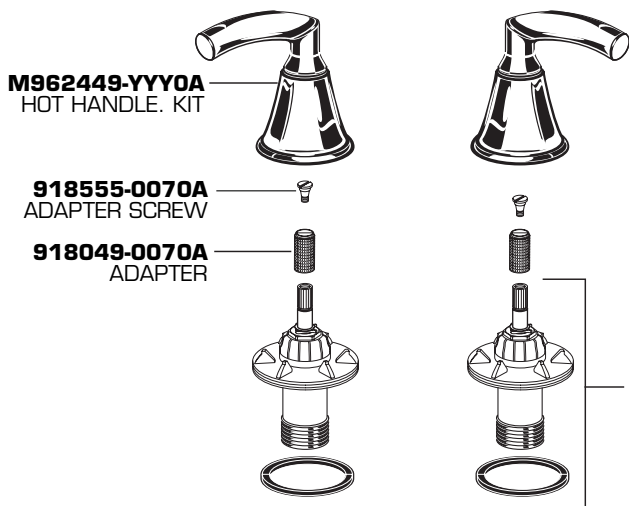

*American Standard*

**TROPIC  
DECK MOUNT TUB  
FILLER TRIM KIT**

MODEL NUMBER

**T038.900**

**M962449-YYY0A**  
HOT HANDLE. KIT

**918555-0070A**  
ADAPTER SCREW

**918049-0070A**  
ADAPTER

**M962484-YYY0A**  
SPOUT KIT

**922388-YYY0A**  
STREAM  
STRAIGHTENER

**M907607-YYY0A**  
SPOUT ESCUTCHEON

**911903-0070A**  
RUBBER RING

**M962380-0070A**  
HANDLE ADAPTER  
KIT

**M961477-0070A**  
SPOUT ADAPTER KIT

**M961478-0070A**  
SPOUT SEAL KIT