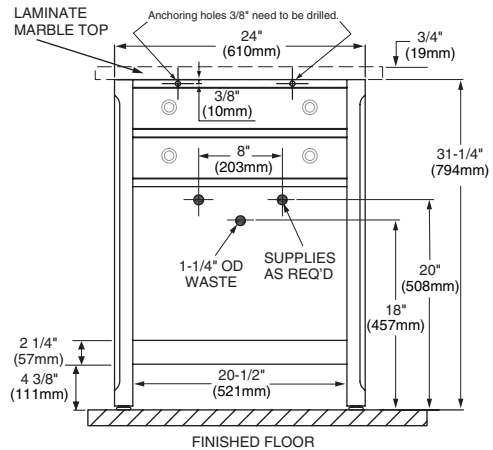

FREEDOM OF CHOICE™ RTU COLLECTION

☐ **9380.000 Cambridge Console Table**

- Transitional style vanity
- Poplar wood construction with birch veneers
- Warm Walnut finish

Nominal Dimensions:

24" x 20" x 31-1/4"
(610 x 508 x 794mm)

Warm Walnut

To Be Specified (Required):

- ☐ **9477.025** Laminated marble top pre-drilled for vessel and vessel faucet (specify color: White - 252, Cream - 250, Black - 154)

with

- ☐ **0978.000** Tempered glass vessel sink (specify finish: Clear - 200, Frosted - 321), 17" diameter, 6" height

or

- ☐ **0960.000** Vitreous china vessel sink, White-020, 16-7/8" diameter, 6-1/4" height

NOTES:

* DIMENSIONS SHOWN FOR LOCATION OF SUPPLIES AND "P" TRAP ARE SUGGESTED.
- FITTINGS NOT INCLUDED AND MUST BE ORDERED SEPARATELY.
PROVIDE SUITABLE REINFORCEMENT FOR ALL WALL SUPPORTS.

IMPORTANT: Dimensions of fixtures are nominal and may vary within the range of tolerances established by ANSI Standard A112.19.2. These measurements are subject to change or cancellation. No responsibility is assumed for use of superseded or voided pages.