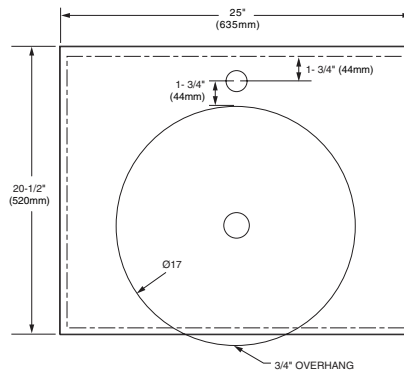

9380.000 Cambridge Console Table