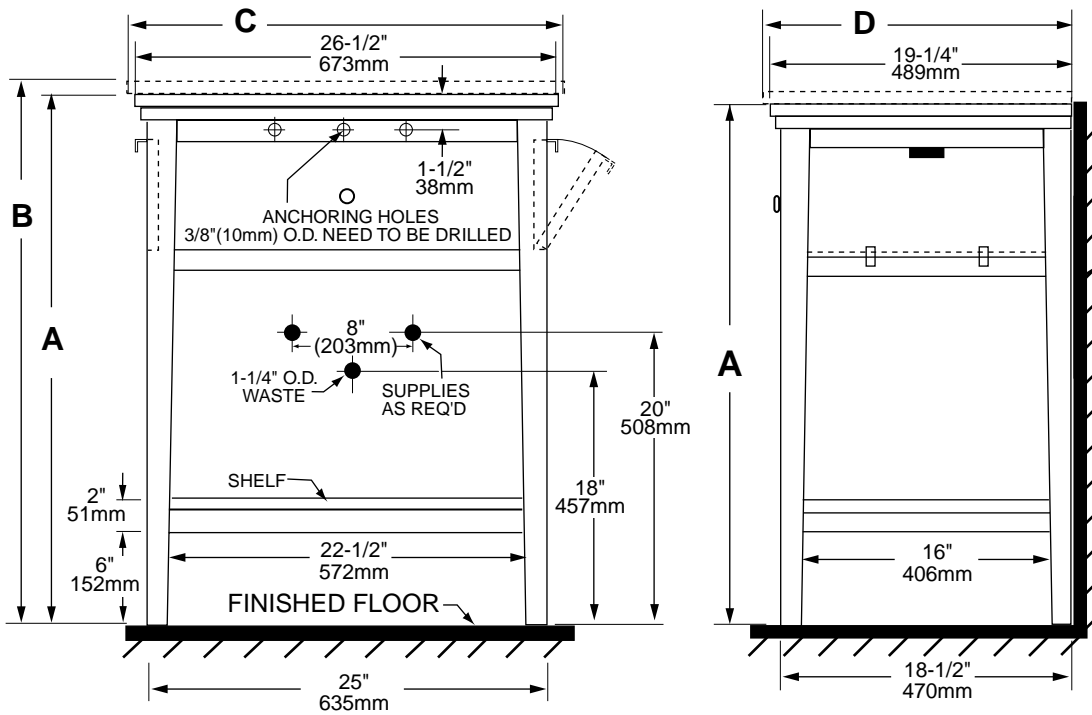

Nominal Dimensions (Frame Only):

26-1/2" x 19-1/4" (673 x 489mm)
 33-1/4" (845mm) height
 With Marble or Wood Top option:
 28" x 20" (711 x 508mm)
 34-1/8" (867mm) height

9373.100 Brook Console frame in Espresso finish. Shown with **9476.495** Granite Top in Midnight black. Ovalyn **0495.221** undercounter Sink and Amarilis Iris faucet with Iris metal handle.

SEE REVERSE SIDE FOR ROUGHING-IN DIMENSIONS

To Be Specified (Required):

- 9476.495 Marble / Granite** top pre-cut, for Ovalyn undercounter pre-drilled with 8" faucet holes (specify color)
- 0495.221 Ovalyn Undercounter Sink** (specify Sink Color)
OR
- 9474.670 Wood top** 28" x 20" x 3/4" (985 x 508 x 19mm) precut for Morning/Loft Above counter sinks (specify finish)
- 0670.000 Morning Above Countertop Sink** (specify Sink Color)
- 0660.000 Loft Above Countertop Sink** (specify Sink Color)

Cognac Finish

Espresso Finish

Parchment Finish

Alabaster White
Marble

Midnight Black
Granite

- A** = 33-1/4" (845mm) for Table Frame only
- B** = 34-1/8" (867mm) with Marble and Wood top
- C** = 28" (711mm) with Marble and Wood top
- D** = 20" (508mm) with Marble and Wood top

WIDTH WITH BOTH DOORS
FULL OPEN= 39" (991MM)

**BROOK CONSOLE TABLE
9373.100**