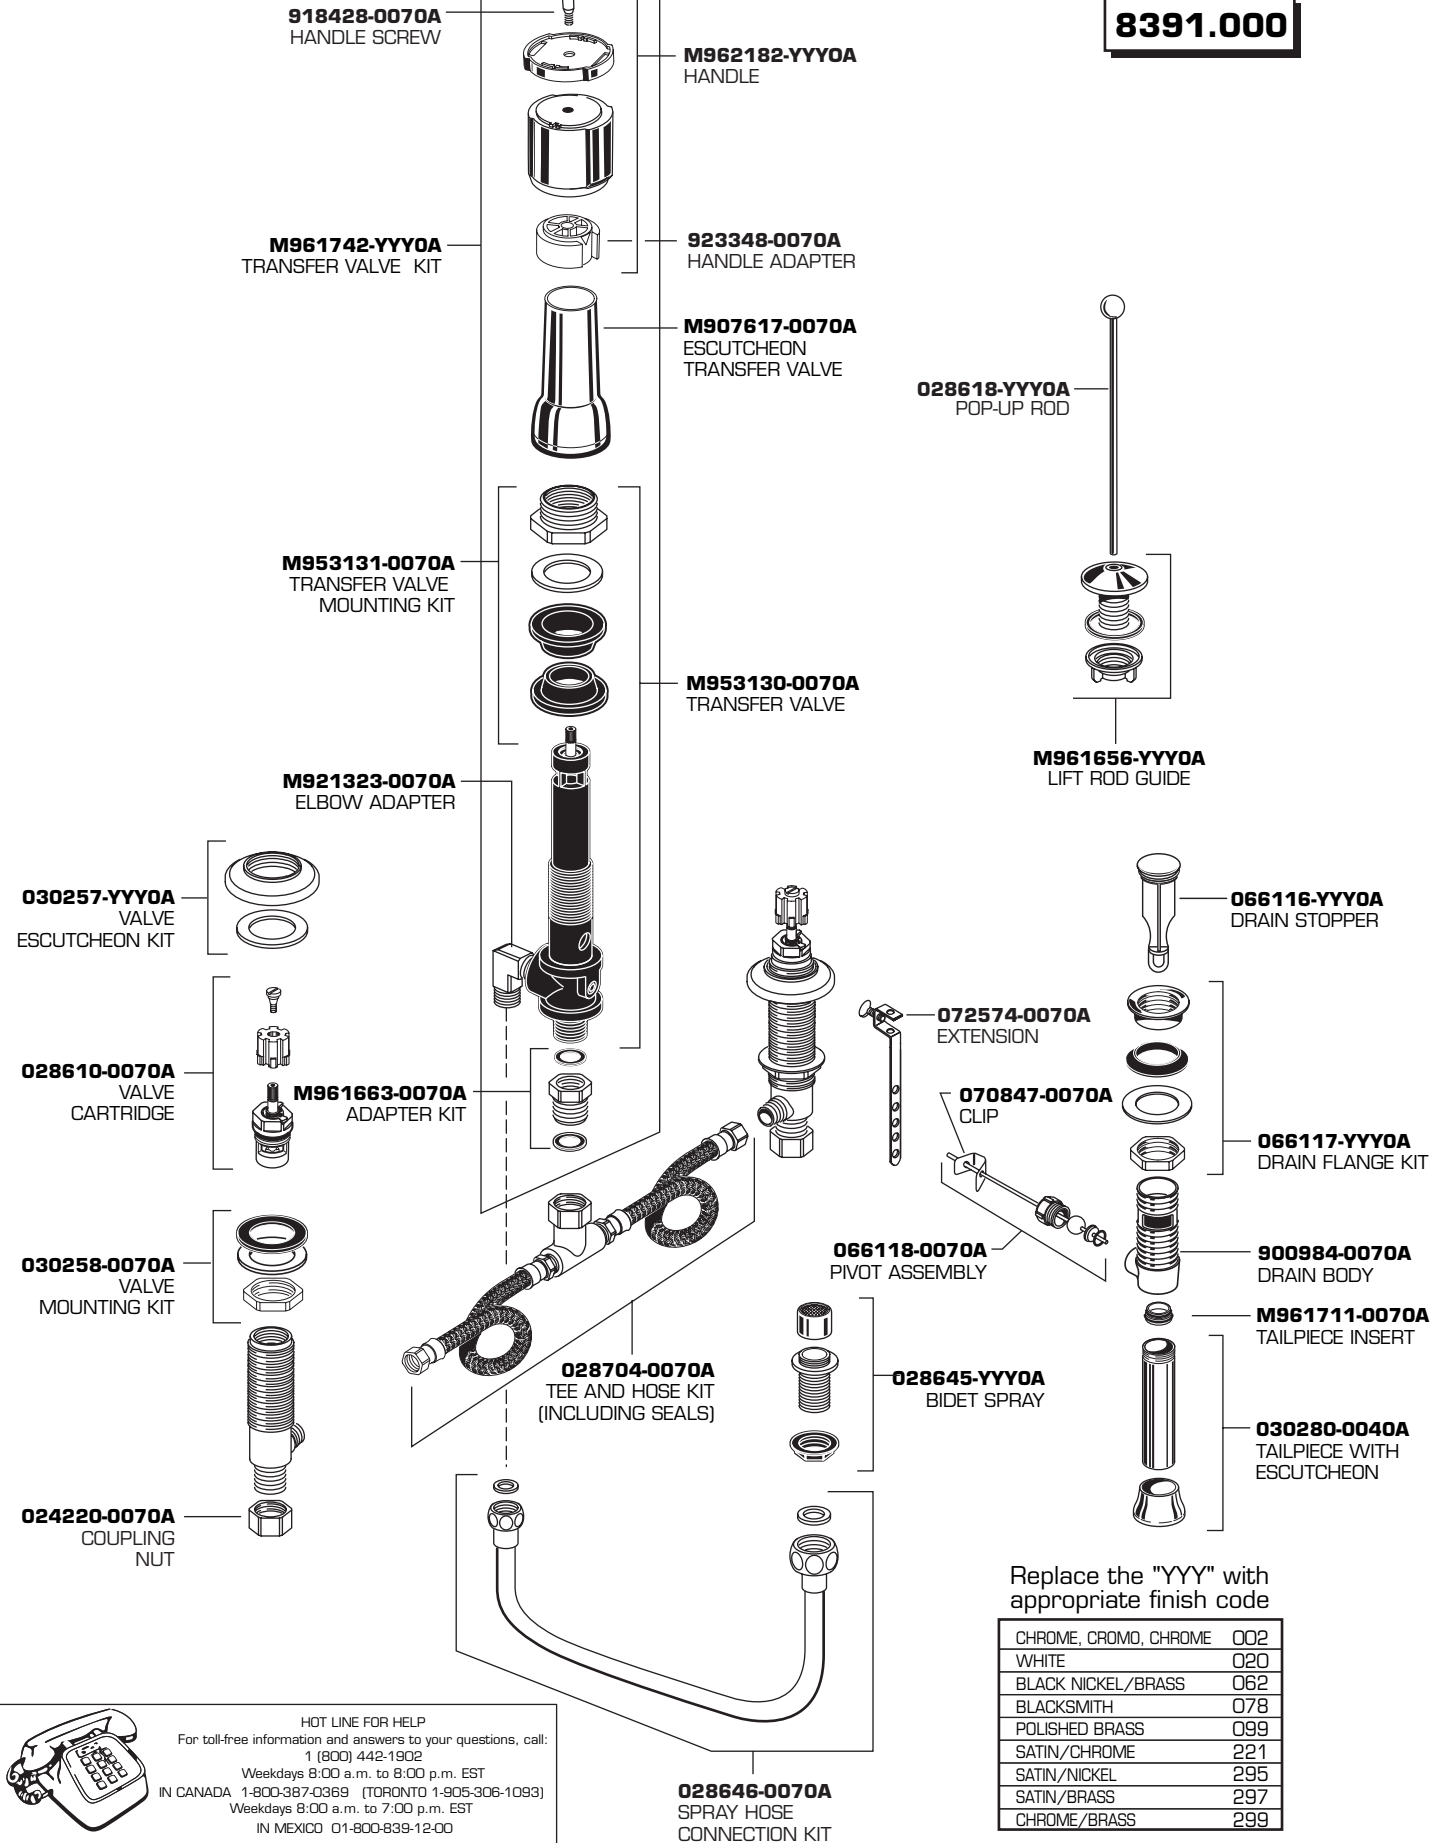

AMARILIS

BIDET FITTING

BIDET FITTING

MODEL NUMBERS

8391.000

Replace the "YYY" with appropriate finish code

CHROME, CROMO, CHROME	002
WHITE	020
BLACK NICKEL/BRASS	062
BLACKSMITH	078
POLISHED BRASS	099
SATIN/CHROME	221
SATIN/NICKEL	295
SATIN/BRASS	297
CHROME/BRASS	299