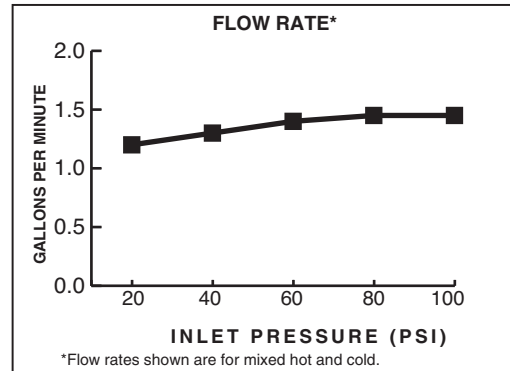

CODES AND STANDARDS

These products meet or exceed the following codes and standards:

- **ANSI A117.1**
- **ASME A112.18.1**
- **CSA B 125**
- **NSF 61/Section 9**

Product Number	Description	Finish Options	
		Polished Chrome	PVD Satin Nickel
		002	295
7385.040	Reliant 3 Single Control Centerset. Metal Lever Handle. Metal Speed Connect® pop-up drain. 3/8" copper supplies.		
7385.043	Reliant 3 Single Control Centerset. Indexed Metal Lever Handle. Grid drain. Less pop-up hole.		
7385.044	Reliant 3 Single Control Centerset. Same as above. Less drain. Less pop-up hole.		
7385.045	Reliant 3 Single Control Centerset. Metal Lever Handle. Metal Speed Connect® pop-up drain. 3/8" copper supplies with 1/2" male adapters.		
7385.046	Reliant 3 Single Control Centerset. Indexed Metal Lever Handle. Grid drain. Less pop-up hole.		
7385.047	Reliant 3 Single Control Centerset. Same as above. Indexed Less drain. Less pop-up hole.		

Meets the American Disabilities Act Guidelines and **ANSI A117.1** Requirements for the physically challenged.

Available Modifications*			7385.040/0405	7385.043/046	7385.044/047
			• Metal Lever Handle • Speed Connect metal drain	• Indexed (Red/Blue) metal lever handle • Less drain, less pop-up hole	• Indexed (Red/Blue) metal lever handle • Less drain, less pop-up hole
Available Modifications*			Part Suffix	Part Suffix	Part Suffix
Drain Options		Less Pop-up Drain; With Hole and Pop-up Rod	__XPR	—	—
Handle Options		Indexed Metal Lever Handle (Red/Blue)	__RB	Included	Included
Flow Control Options		Long lever handle	__LH	__LH	__LH
		Vandal-Resistant 1.5gpm/5.7L/min. Aerator	—	__V15	__V15
		Non-Aerated Vandal-Resistant 0.5gpm/1.9L/min. Spray	—	__V05	__V05

*Modified product models are NOT Water Sense certified.