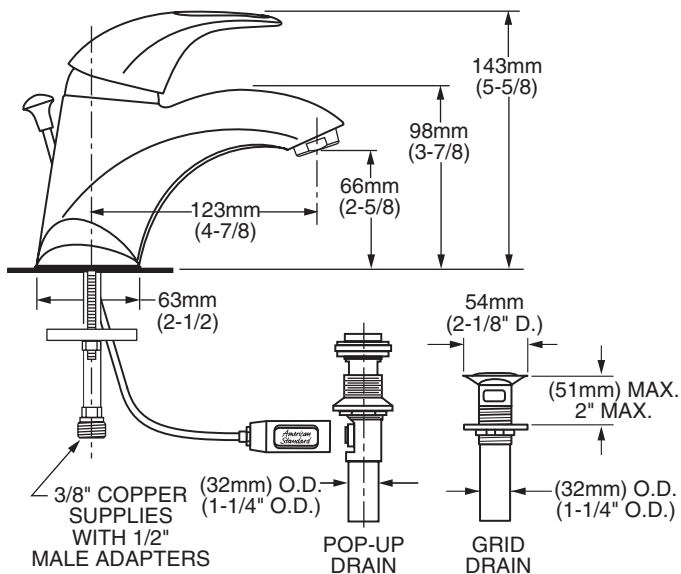

7385.040 Shown

PRODUCT FEATURES:

- Cast Brass and copper waterway:** Strong and durable.
- Ceramic Disc Valve Cartridge:** Assures smooth, precise valve control and a lifetime of drip-free, maintenance-free performance.
- Adjustable Hot Limit Safety Stop:** Limits the amount of hot water allowed to mix with cold. Reduces the risk of accidental scalding.
- Low Lead:** Meets NSF Standard 61/Section 9 & Prop 65 lead requirements.
- Exclusive Speed Connect Metal Drain:**
 - No adjustments required - seals the first time, every time.
 - Flexible stainless steel cable - installs effortlessly in tight spaces.
- Choice of Finishes:** Available in Polished Chrome or Satin Nickel (PVD).

GENERAL DESCRIPTION:

All metal body with choice of Metal Lever or Indexed Metal Lever Handle. Washerless 47mm ceramic disc valve cartridge with integral hot limit safety stop. Durable cast brass waterway with copper supplies (available with or without 1/2" male adapters). 20" (500mm) long flexible stainless steel drain cable is pre-assembled to faucet body (on 7385.040/045). Metal Speed Connect® drain body (on 7385.040/045) with 1-1/4" (32mm) tail piece. 1.5 gpm/5.7L/min. maximum flow rate.