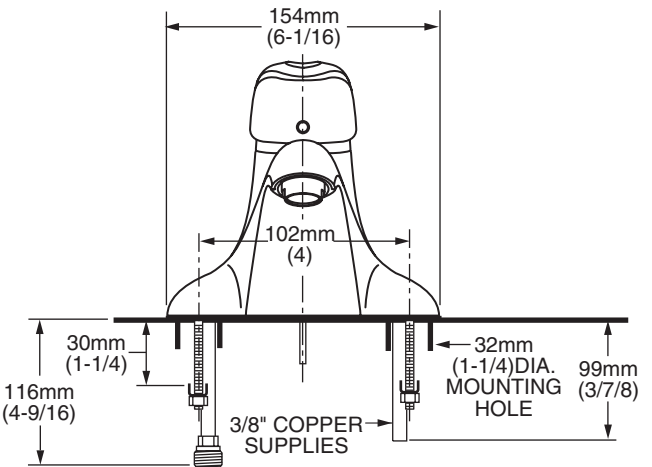

PRODUCT FEATURES:

- **Cast Brass and copper waterway:** Strong and durable.
- **Ceramic Disc Valve Cartridge:** Assures smooth, precise valve control and a lifetime of drip-free, maintenance-free performance.
- **Adjustable Hot Limit Safety Stop:** Limits the amount of hot water allowed to mix with cold. Reduces the risk of accidental scalding.
- **Low Lead:** Meets NSF Standard 61/Section 9 & Prop 65 lead requirements.
- **Exclusive Speed Connect Metal Drain:**
  - No adjustments required - seals the first time, every time.
  - Flexible stainless steel cable - installs effortlessly in tight spaces.
- **Choice of Finishes:** Available in Polished Chrome or Satin Nickel (PVD).

GENERAL DESCRIPTION:

All metal body with choice of Metal Lever or Indexed Metal Lever Handle. Washerless 47mm ceramic disc valve cartridge with integral hot limit safety stop. Durable cast brass waterway with copper supplies (available with or without 1/2" male adapters). 20" (500mm) long flexible stainless steel drain cable is pre-assembled to faucet body (on 7385.040/045). Metal Speed Connect® drain body (on 7385.040/045) with 1-1/4" (32mm) tail piece. 1.5 gpm/5.7L/min. maximum flow rate.

SUGGESTED SPECIFICATION

Single control lavatory fitting shall feature an all metal body with metal lever handle. Shall feature a cast brass and copper waterway. Shall also feature a washerless ceramic disc valve cartridge with integral hot limit safety stop. Shall also feature a metal drain body with stainless steel cable actuation. Fitting shall be American Standard Model # 7385.____.