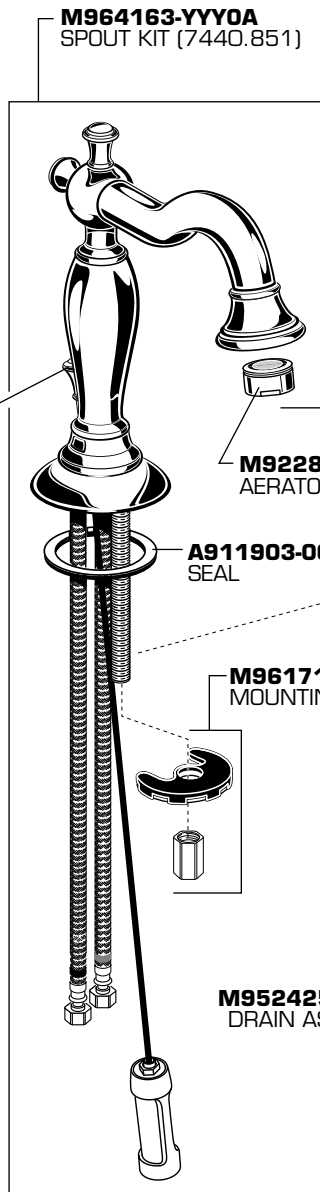

## QUENTIN™ WIDESPREAD LAVATORY FAUCET with Speed Connect™ Drain MODEL NUMBER

**7440.801**  
**7440.851**

**M964159-YYY0A**  
HANDLE KIT

**M964164-YYY0A**  
SPOUT KIT (7440.801)

**M962414-YYY0A**  
ESCUTCHEON KIT

**918555-0070A**  
HANDLE SCREW

**918049-0070A**  
HANDLE ADAPTER

**M964156-YYY0A**  
LIFT ROD & KNOB

**994053-0070A**  
CARTRIDGE

**M961634-0070A**  
VALVE  
MOUNTING  
KIT

**A904917-0070A**  
COUPLING NUT

Replace the "YYY" with appropriate finish code

CHROME	002
OIL RUBBED BRONZE	224
SATIN NICKEL	295

**M964163-YYY0A**  
SPOUT KIT (7440.851)

**M922894-YYY0A**  
AERATOR

**A911903-0070A**  
SEAL

**M961714-0070A**  
MOUNTING KIT

**M952425-YYY0A**  
DRAIN ASSEMBLY

**M962544-YYY0A**  
STOPPER  
ASSEMBLY

**M952430-0070A**  
CABLE ASSEMBLY

**M962457-YYY0A**  
FLANGE  
ASSEMBLY

**M922872-0070A**  
CAM SEAT INSERT

**M962552-0070A**  
CAM ASSEMBLY