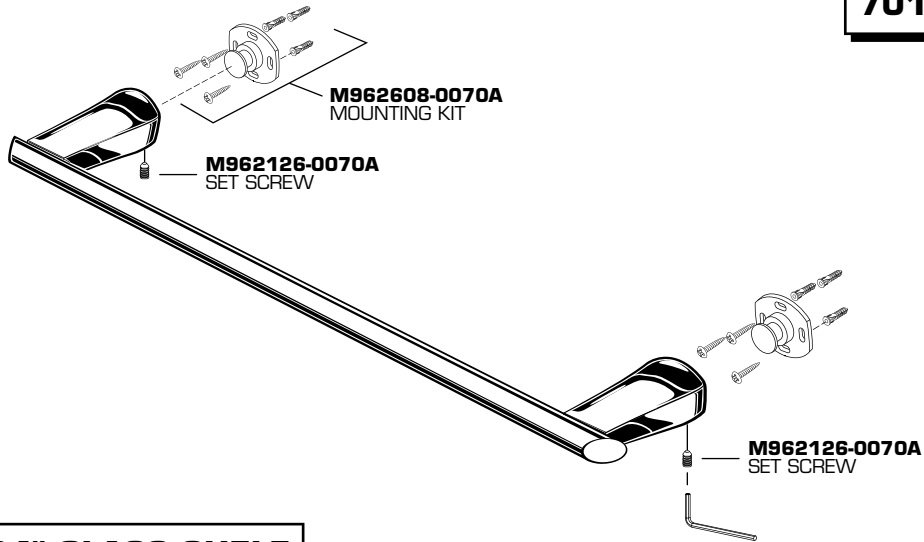

American Standard

GREEN TEA
18" & 24" TOWEL BAR
18" & 24" GLASS SHELF
MODEL NUMBERS

7010.180
7010.240
7010.018
7010.024

18" & 24" TOWEL BAR

18" & 24" GLASS SHELF

Replace the "YYY" with appropriate finish code