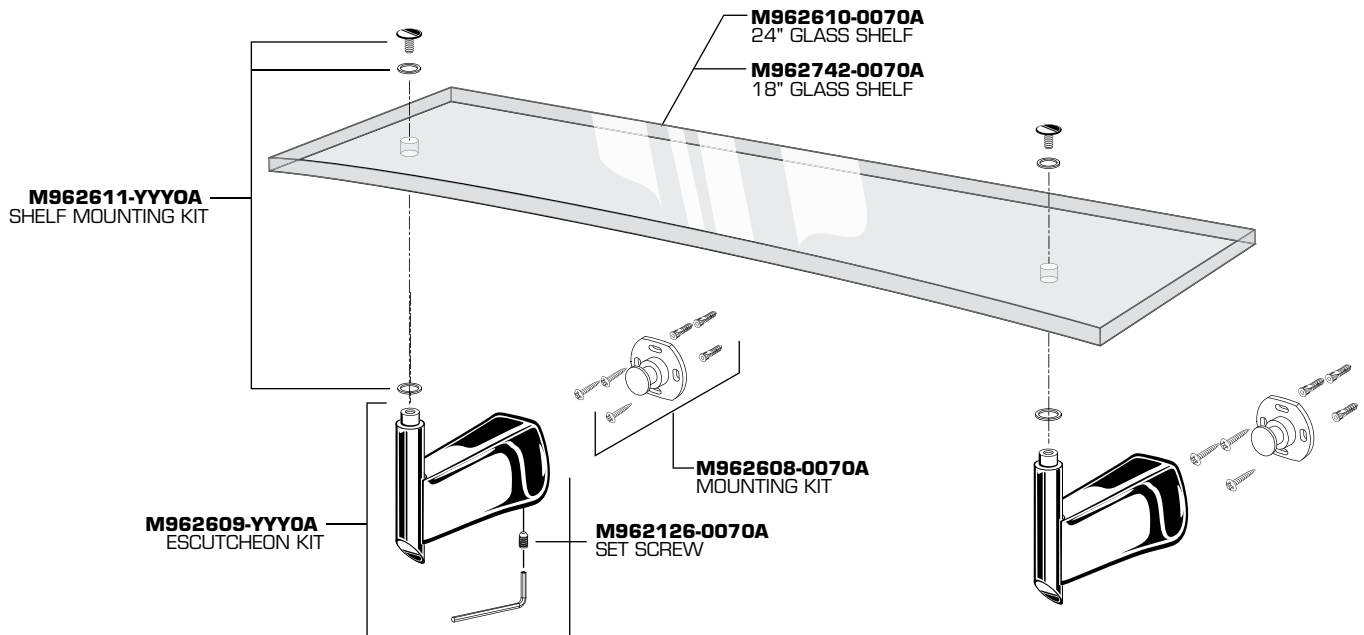

American Standard

GREEN TEA
18" & 24" TOWEL BAR
18" & 24" GLASS SHELF
MODEL NUMBERS

7010.180
7010.240
7010.018
7010.024

18" & 24" TOWEL BAR

18" & 24" GLASS SHELF

Replace the "YYY" with appropriate finish code