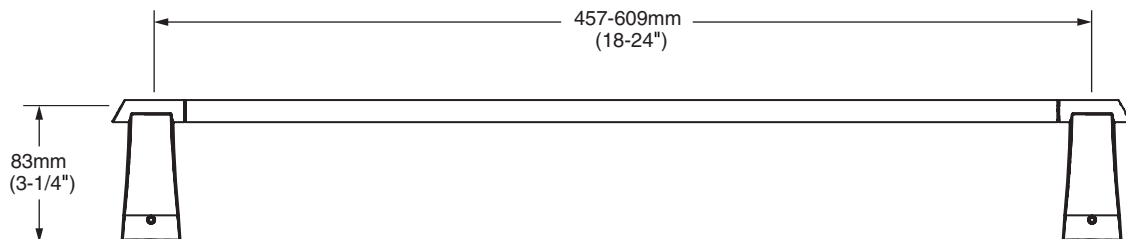

**MODEL NUMBER:**

- 7010.180 18" Towel Bar
- 7010.240 24" Towel Bar

**Available Finishes**

.002	Polished Chrome
.075	PVD Stainless Steel

**PRODUCT FEATURES:**

**Materials of Construction:** Highest quality materials for durability & long life.

**Concealed Mounting:** No exposed set screws.

**Easy to Install**

**Durability of Finishes:** Chrome and PVD finishes will never tarnish.

**SUGGESTED SPECIFICATION:**

18" and 24" Towel Bar shall feature heavy-duty construction with tarnish - free PVD finish. Shall feature concealed mounting with no exposed set screws. Towel Bar shall be American Standard Model # 7010.\_\_\_\_.\_\_\_\_.