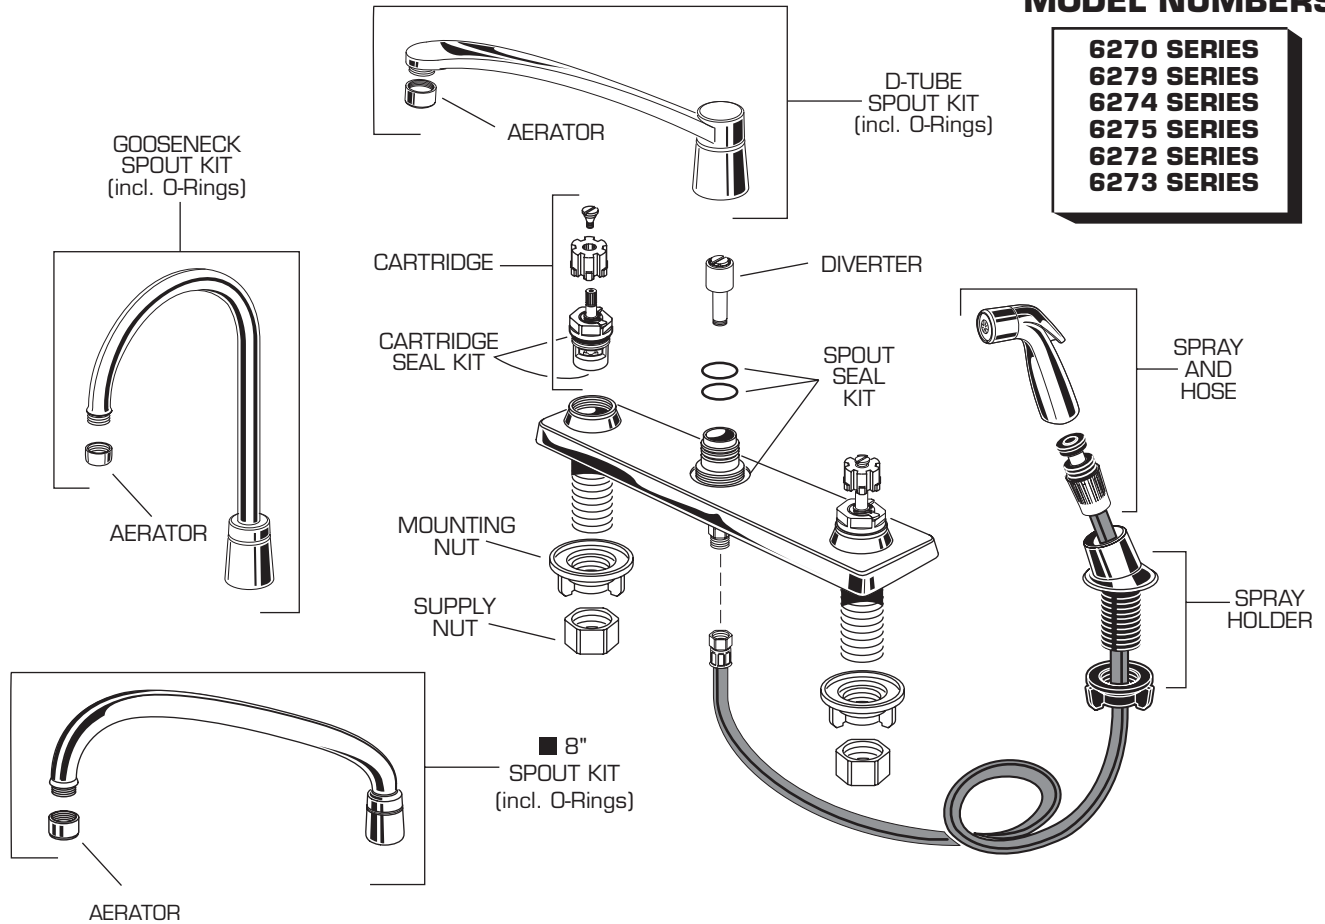

DECK-MOUNT KITCHEN FAUCET MODEL NUMBERS

6270 SERIES
6279 SERIES
6274 SERIES
6275 SERIES
6272 SERIES
6273 SERIES

REPAIR PARTS	DESCRIPTION	PART NUMBER ★	PKG QTY
Handles	See Heritage-Amarilis Handles in Section E		
Faucet Parts	Cartridge	028610-0070A	1
	Cartridge Seal Kit	030741-0070A	1
	Spray & Hose	030730-0020A	1
	Spray Holder	030760-1780A	1
	Spout Kit (D-Tube)	012202-0020A	1
	Spout Kit (9" Gooseneck)	012182-0020A	1
	Spout Kit (8")	012266-0020A	1
	Mounting Nut	065800-0070A	1
	Supply Nut (Brass)	024220-0070A	2
	Spout Seal Kit	012244-0070A	1
	Diverter	077043-0070A	1
	Aerator	066108-0020A	1