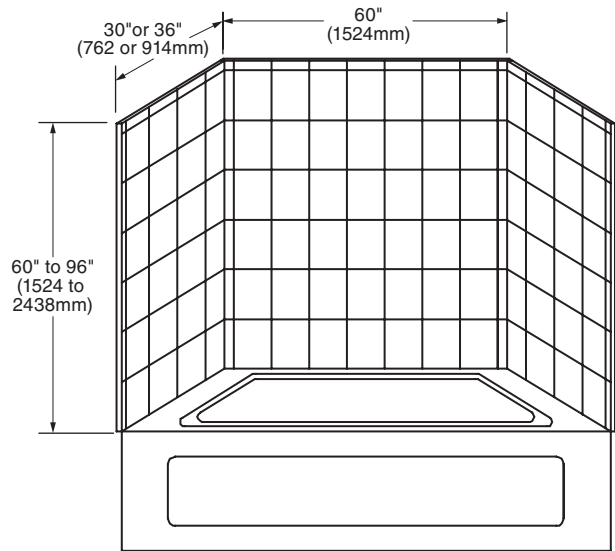

**CIENCIA™ 8" x 10" TILE PATTERN TUB/SHOWER
WALL SET**

- ☐ 603060S1.SWM
- ☐ 603072S1.SWM
- ☐ 603084S1.SWM
- ☐ 603684S1.SWM
- ☐ 603696S1.SWM

Product Features:

- Solid surface sheet material
- 8" x 10" tile pattern machined into surface
- For installation over moisture-resistant wall board or sound ceramic tile
- Available in a variety of colors

Nominal Dimensions:

60" x 30" x 60H"
(1524 x 762 x 1524mm)

60" x 30" x 72H"
(1524 x 762 x 1828mm)

60" x 30" x 84H"
(1524 x 762 x 2133mm)

60" x 36" x 84H"
(1524 x 914 x 2133mm)

60" x 36" x 96H"
(1524 x 914 x 2438mm)

Surrounds Include:

- One back panel: 1/4" thick
- Two side panels: 1/4" thick
- Two trim sticks: 1/2" thick x 2" wide
- One corner soap dish

Compliance Certifications -

Meets or Exceeds the Following Specifications:

- ANSI Z124.1.2
- ASTM E-84 for Flammability and Smoke Density

CORNER MOUNT SOAP DISH