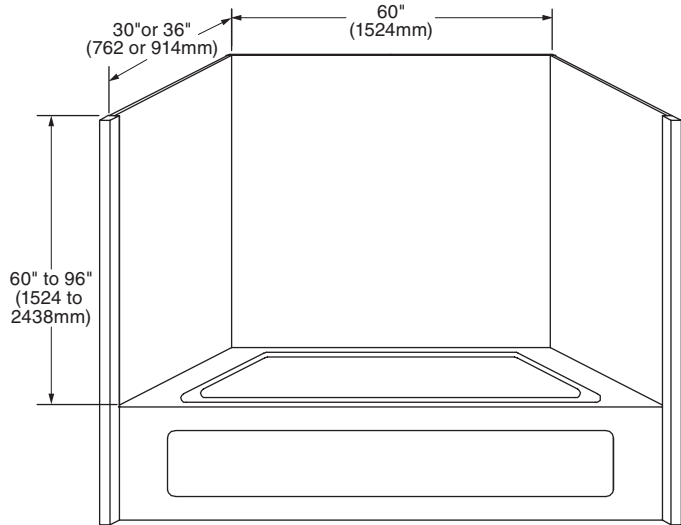

CIENCIA™ FLAT PANEL TUB/SHOWER WALL SET

- ☐ 603060S1.SW
- ☐ 603072S1.SW
- ☐ 603084S1.SW
- ☐ 603684S1.SW
- ☐ 603696S1.SW

Product Features:

- Solid surface sheet material
- For installation over moisture-resistant wall board or sound ceramic tile
- Available in a variety of colors and tile patterns

Nominal Dimensions:

60" x 30" x 60H"
(1524 x 762 x 1524mm)

60" x 30" x 72H"
(1524 x 762 x 1828mm)

60" x 30" x 84H"
(1524 x 762 x 2133mm)

60" x 36" x 84H"
(1524 x 914 x 2133mm)

60" x 36" x 96H"
(1524 x 914 x 2438mm)

Surrounds Include:

- One back panel: 1/4" thick
- Two side panels: 1/4" thick
- Two trim sticks: 1/2" thick x 2" wide
- One corner soap dish

Compliance Certifications -

Meets or Exceeds the Following Specifications:

- ANSI Z124.1.2
- ASTM E-84 for Flammability and Smoke Density

CORNER MOUNT SOAP DISH