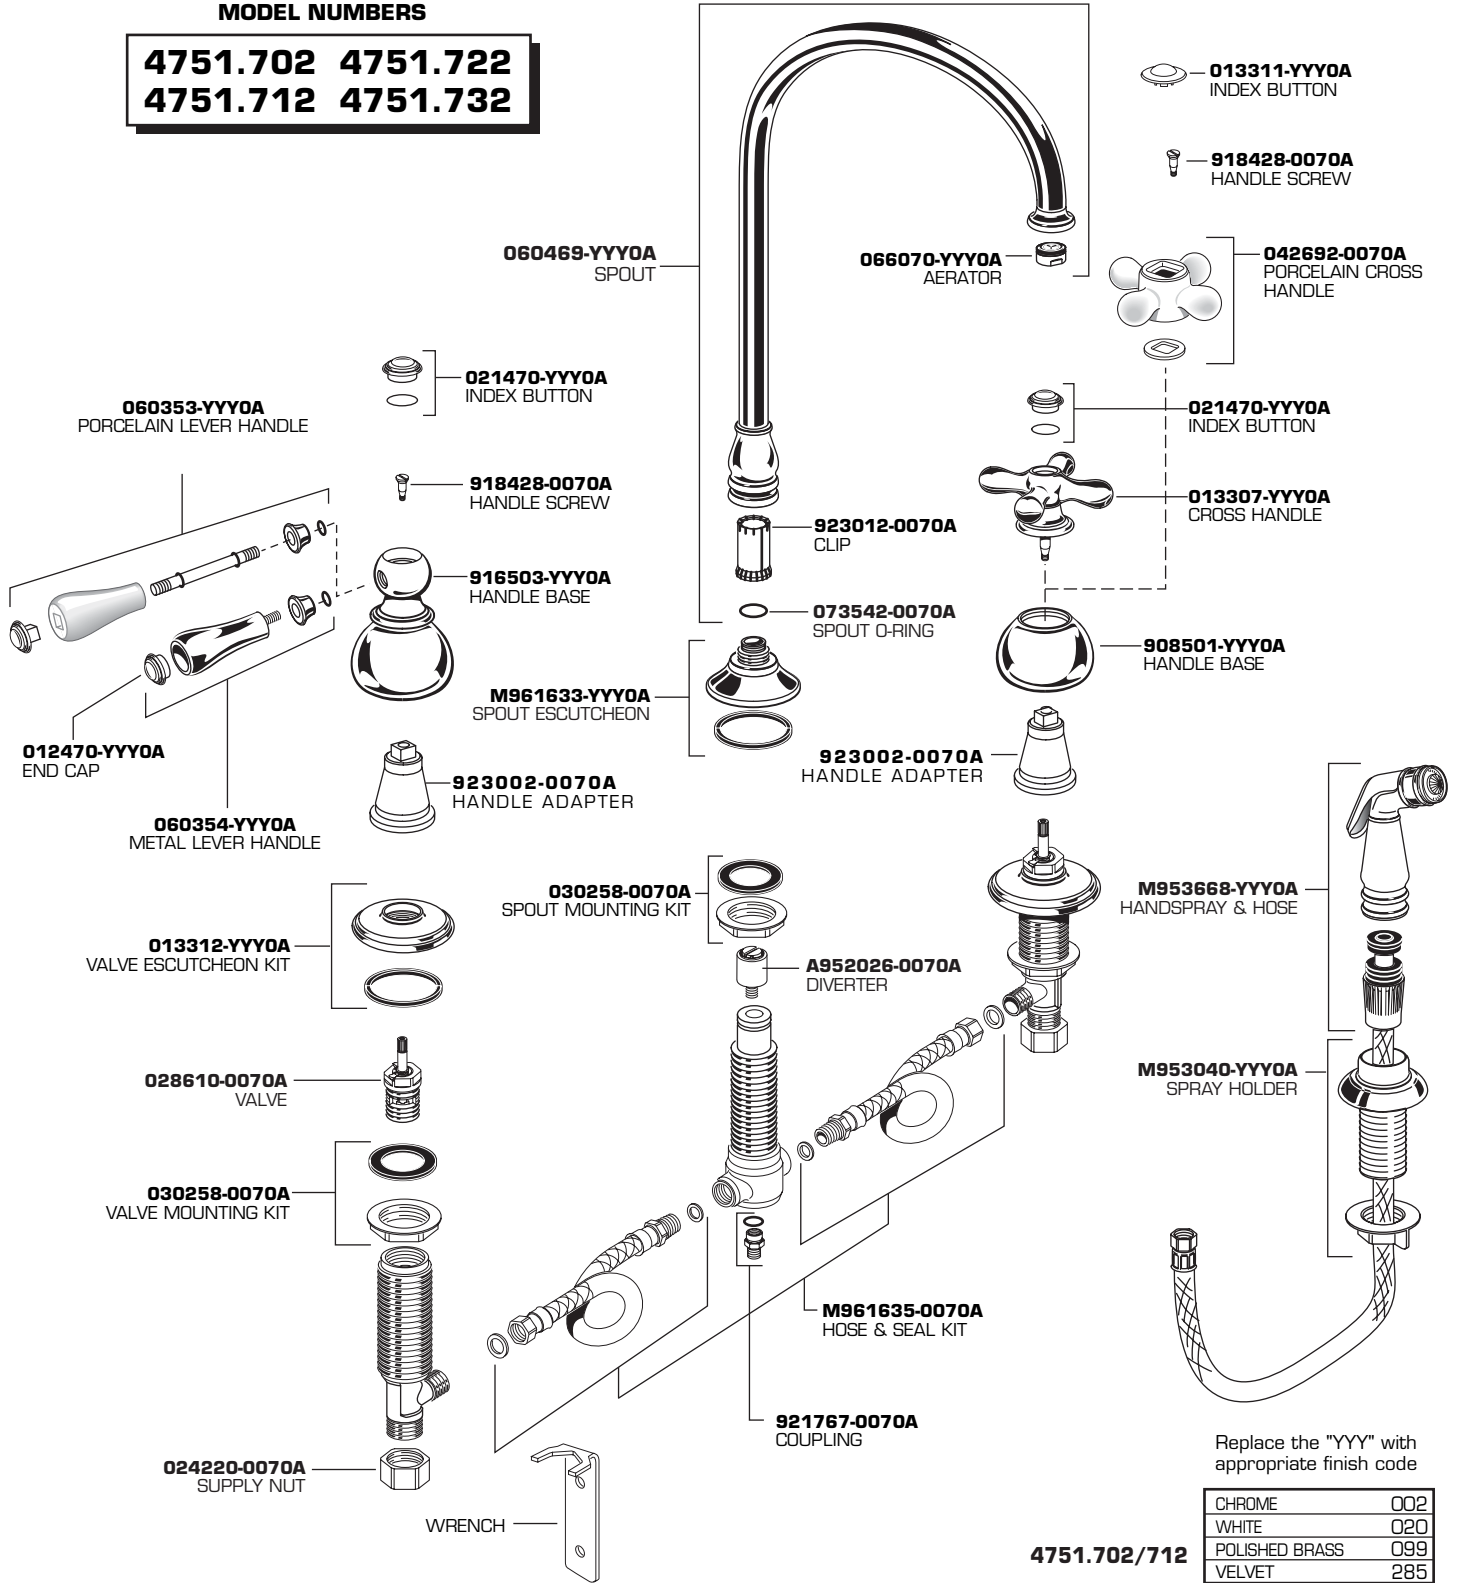

HAMPTON KITCHEN FAUCETS

American Standard

MODEL NUMBERS

**4751.702 4751.722
4751.712 4751.732**

Replace the "YYY" with appropriate finish code

4751.702/712

CHROME	002
WHITE	020
POLISHED BRASS	099
VELVET	285
SATIN NICKEL	295

4751.722/732

CHROME	002
WHITE	020
POLISHED BRASS	099
SATIN/CHROME	221
VELVET	285
VELVET/BRASS	287
SATIN NICKEL	295
SATIN/BRASS	297
CHROME/BRASS	299

HOT LINE FOR HELP

For toll-free information and answers to your questions, call: