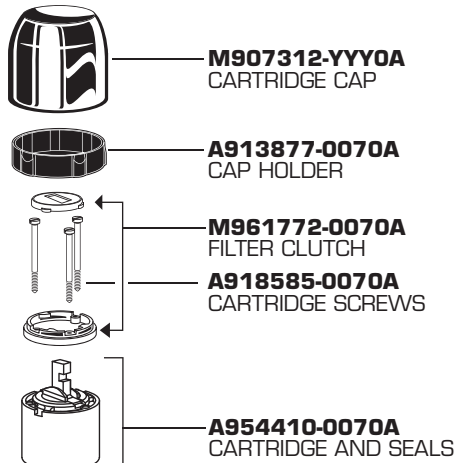

streaming™ SINGLE CONTROL KITCHEN FILTER FAUCET

MODEL NUMBERS

4662.001

REPLACE THE "YYY" WITH
APPROPRIATE FINISH CODE

CHROME	002
STAINLESS STEEL	075

**Note: The water bottle has not been evaluated to the NSF/ANSI 42 and 53 standards.*