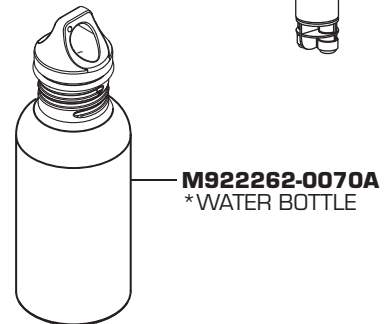

streaming™ SINGLE CONTROL KITCHEN FILTER FAUCET

MODEL NUMBERS

4662.001

REPLACE THE "YYY" WITH
APPROPRIATE FINISH CODE

CHROME	002
STAINLESS STEEL	075

**Note: The water bottle has not been evaluated to the NSF/ANSI 42 and 53 standards.*