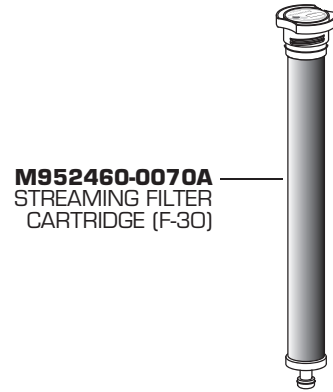

streaming™ SINGLE CONTROL KITCHEN FILTER FAUCET

MODEL NUMBERS

4662.001

REPLACE THE "YYY" WITH
APPROPRIATE FINISH CODE

CHROME	002
STAINLESS STEEL	075

**Note: The water bottle has not been evaluated to the NSF/ANSI 42 and 53 standards.*