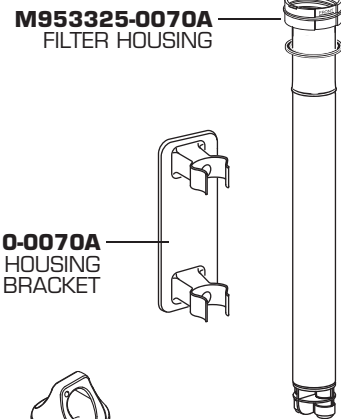

streaming™ SINGLE CONTROL KITCHEN FILTER FAUCET

MODEL NUMBERS

4662.001

REPLACE THE "YYY" WITH
APPROPRIATE FINISH CODE

CHROME	002
STAINLESS STEEL	075

**Note: The water bottle has not been evaluated to the NSF/ANSI 42 and 53 standards.*