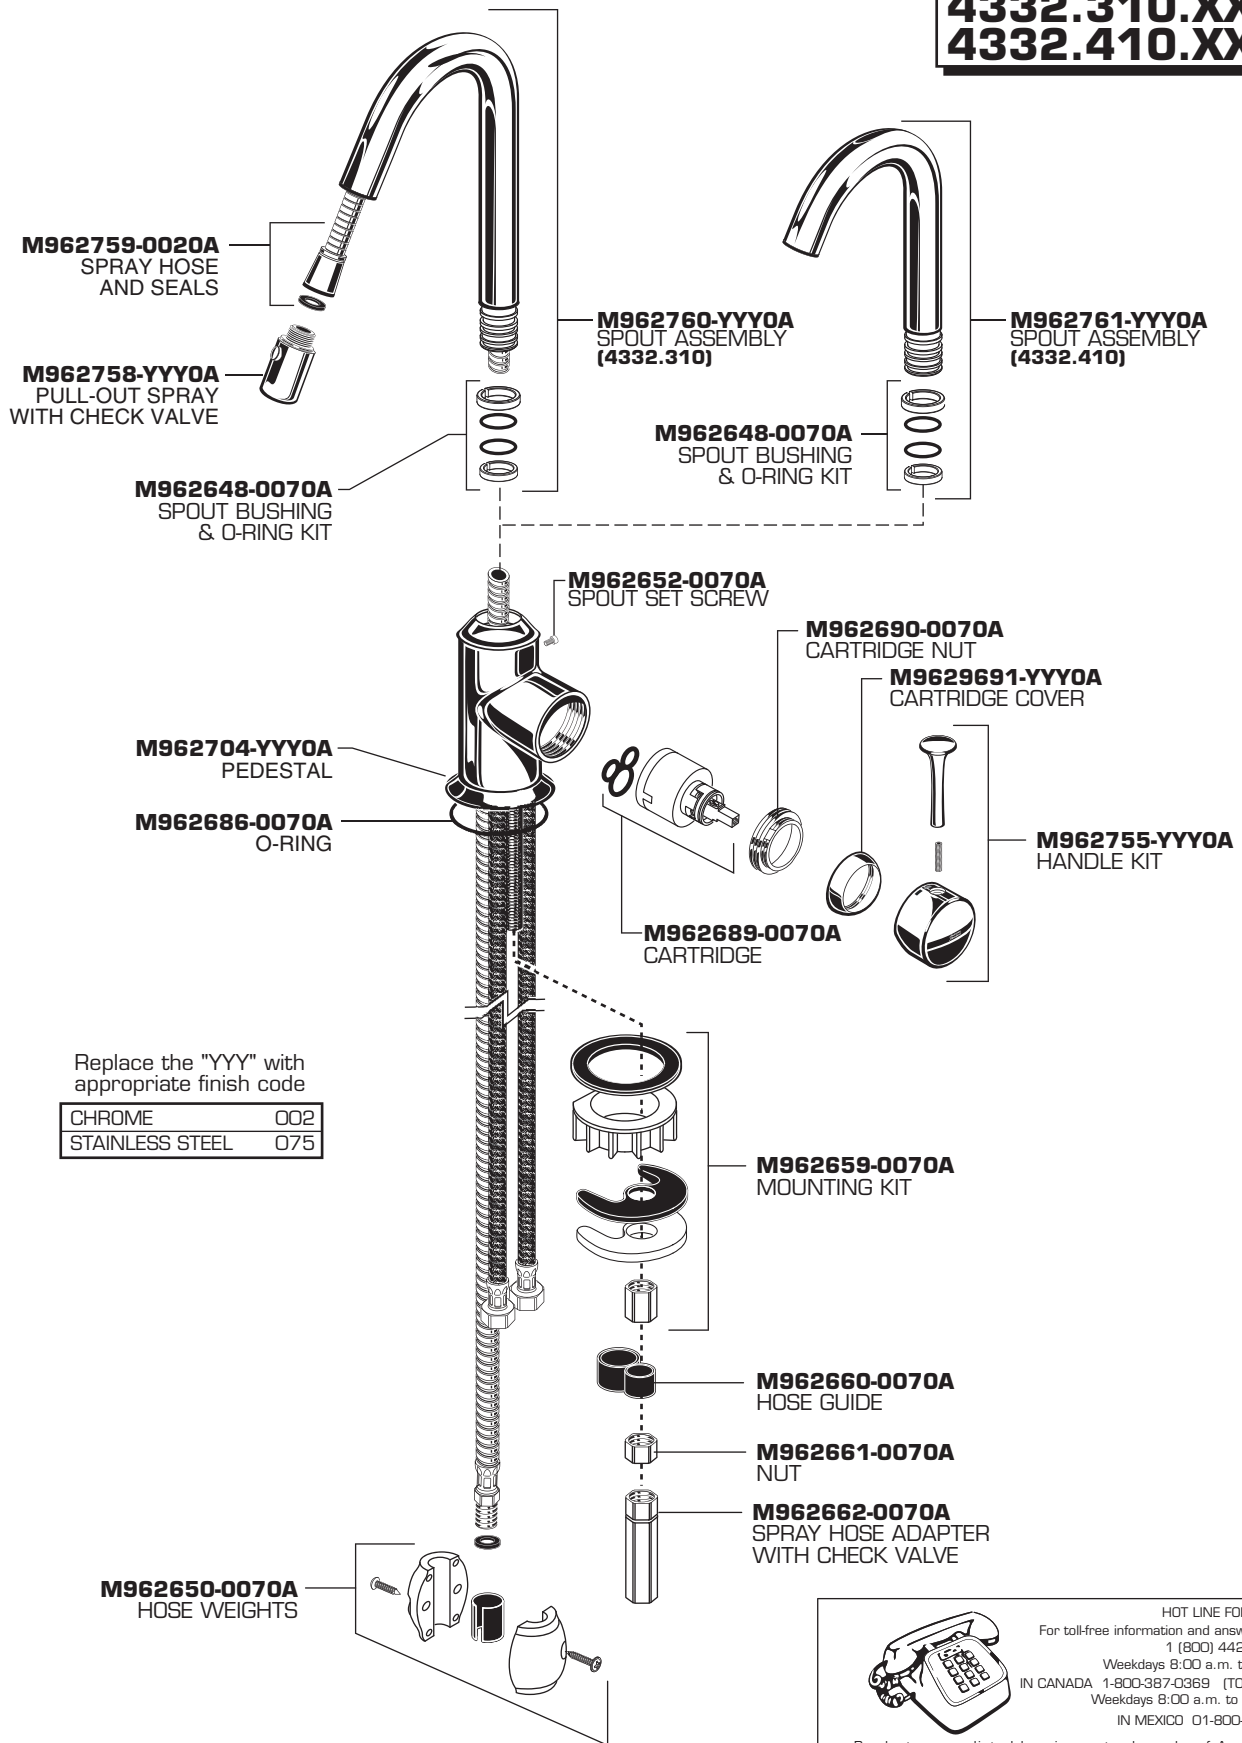

American Standard

**PEKOE PULL DOWN
SINGLE CONTROL PULL-OUT
KITCHEN AND BAR FAUCETS**

MODEL NUMBER

**4332.310.XXX
4332.410.XXX**

HOT LINE FOR HELP
For toll-free information and answers to your questions, call:
1 (800) 442-1902
Weekdays 8:00 a.m. to 6:00 p.m. EST
IN CANADA 1-800-387-0369 (TORONTO 1-905-306-1093)
Weekdays 8:00 a.m. to 7:00 p.m. EST
IN MEXICO 01-800-839-12-00