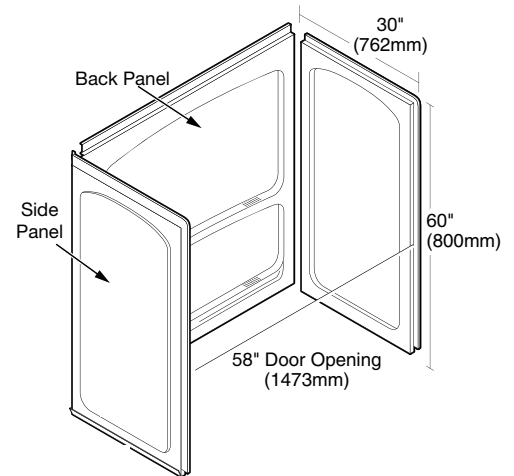

Compliance Certifications -

Meets or Exceeds the Following Specifications:

- ANSI Z124.1 for Plastic Bathtubs
- ASTM E162 for Flammability
- NFPA 258 for Smoke Density