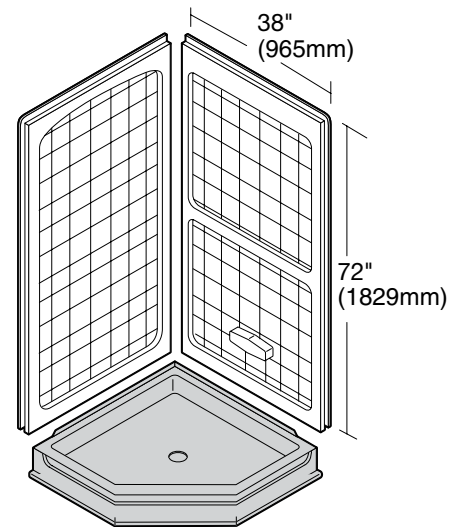

Shown with 3838Y1.NEO Shower Base