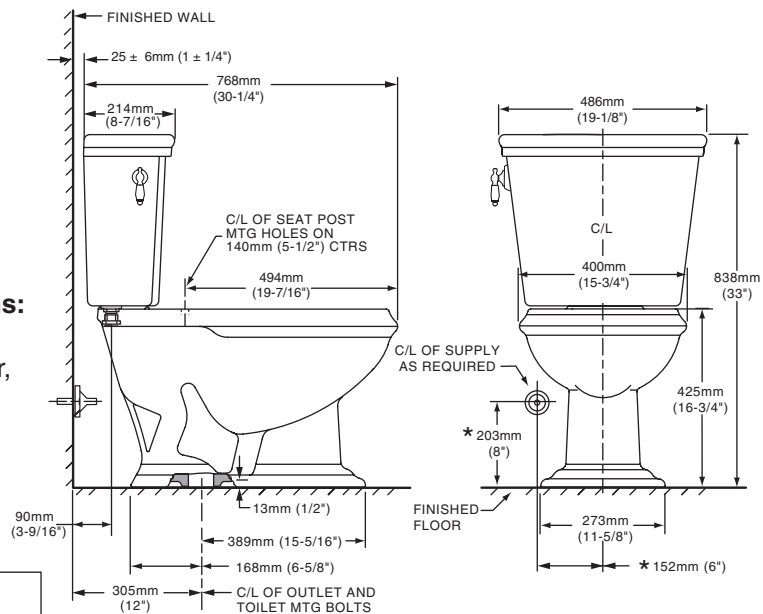

**RETROSPECT® COLLECTION ELONGATED
 RIGHT HEIGHT™ TOILET**

2405.016

- Vitreous china
- Low-consumption (6.0 Lpf/1.6 gpf)
- Elongated siphon action jetted bowl with fully glazed 2" trapway
- 16-3/4" rim height for accessible application
- AquaForce flushing technology
- Antique Chrome trip lever
- Sanitary bar on bowl
- 2 color matched bolt caps
- 100% factory flush tested
- Design coordinated to Retrospect Collection Sinks

3264.216 Bowl

4393.016 Tank

Nominal Dimensions:

768 x 486 x 838mm
 (30-1/4" x 19-1/8" x 33")

Fixture only, seat and supply by others

Compliance Certifications -

Meets or Exceeds the Following Specifications:

- ASME A112.19.2M for Vitreous China Fixtures - includes Flush Performance, Ball Pass Diameter, Trap Seal Depth and all Dimension

To Be Specified:

- Color:
- Seat: American Standard #5324.019 "Rise and Shine" solid plastic closed front, elongated seat with cover.
- Alternate Seat: American Standard #5311.012 "Laurel" molded closed front seat with cover.
- Supply with stop:

NOTES:
 THIS COMBINATION IS DESIGNED TO ROUGH-IN AT A MINIMUM DIMENSION OF 305MM (12") FROM FINISHED WALL TO C/L OF OUTLET.
 * DIMENSION SHOWN FOR LOCATION OF SUPPLY IS SUGGESTED. SUPPLY NOT INCLUDED WITH FIXTURE AND MUST BE ORDERED SEPARATELY.