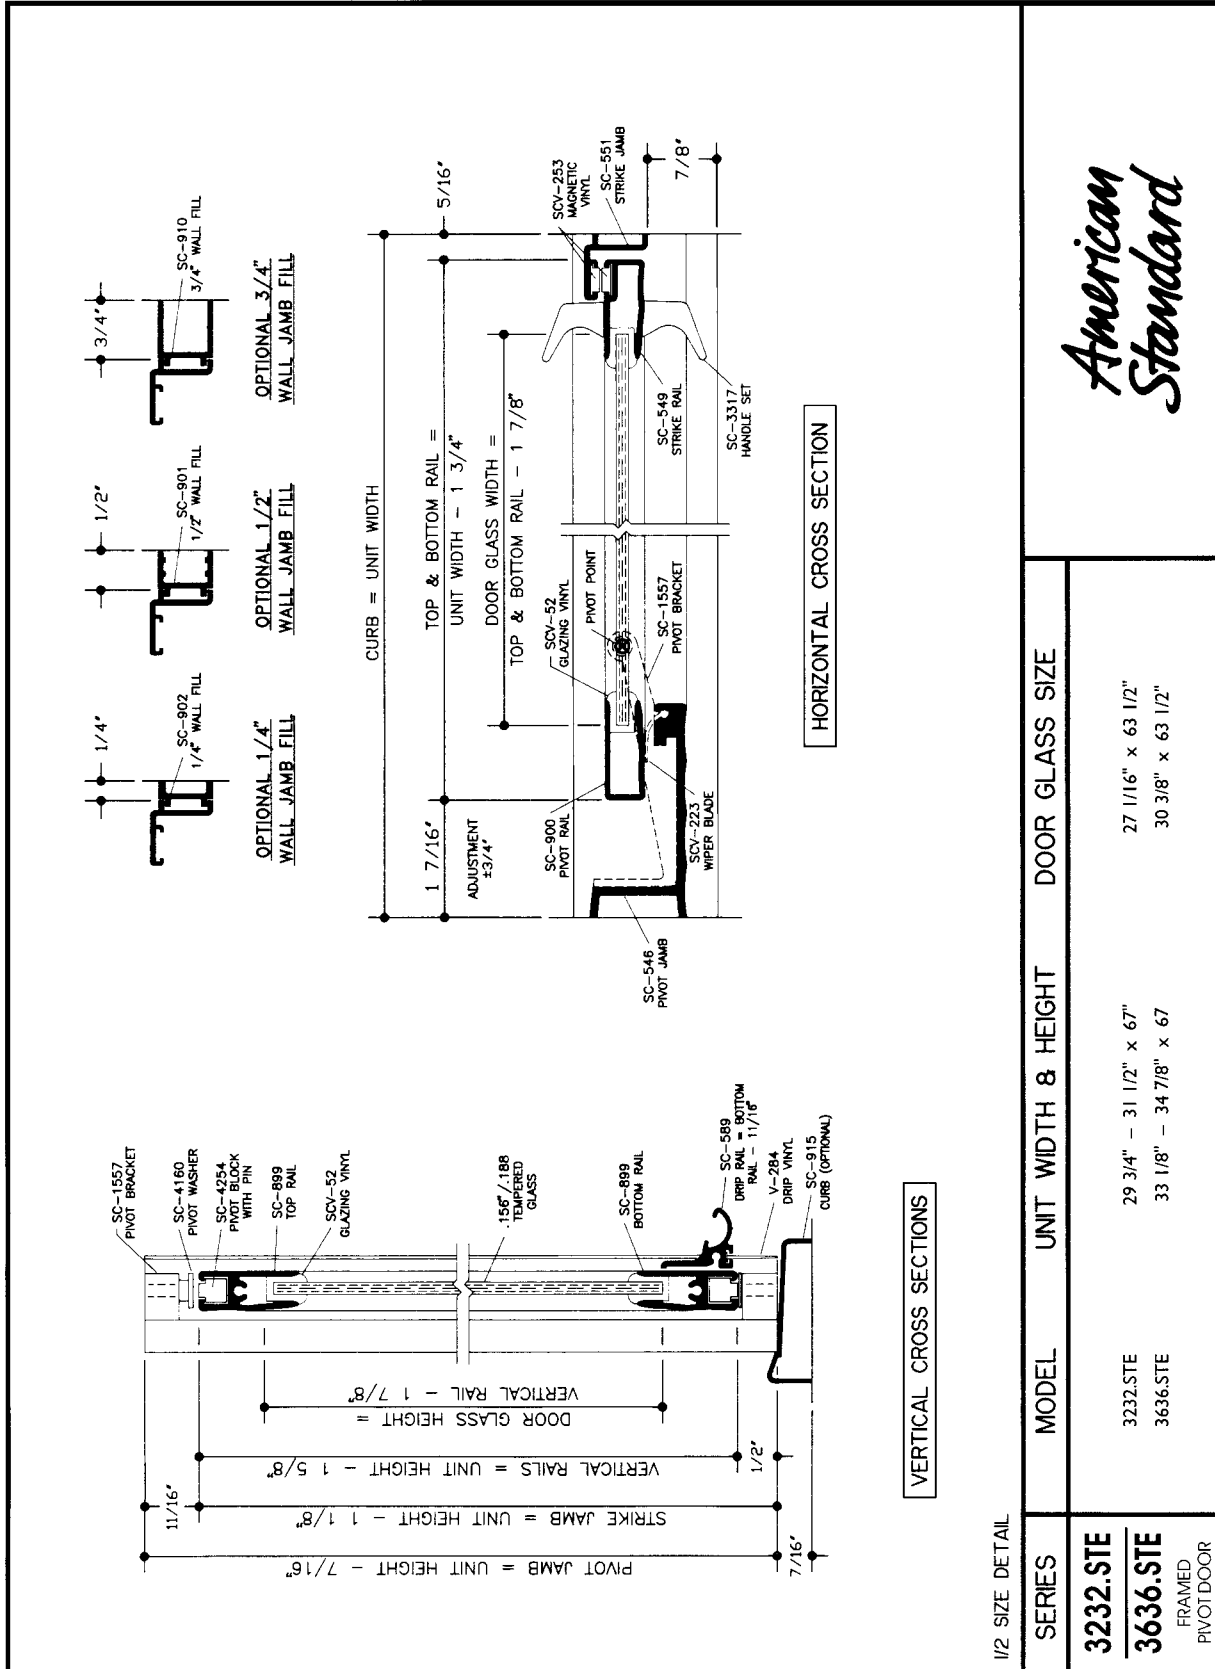

PIVOT SHOWER DOOR ENCLOSURES

Product Features:

- Tempered safety glass
- Pivot door
- Full door length magnetic latch
- Water channel on bottom
- Easy out-of-square adjustment
- Thin line heavy duty metal frame
- Concealed caulking channels for water-tight installation

3636.STE1 Obscure Glass

3636.STE2 Clear Glass

3636.STE3 Etched Glass

3636.STE4 Fluted Glass

33-1/8 to 634-7/80 x 67
(841 to 886 x 1702mm)

3232.STE1 Obscure Glass

3232.STE2 Clear Glass

3232.STE3 Etched Glass

3232.STE4 Fluted Glass

29-3/4 to 31-1/2 x 67
(756 to 800 x 1702mm)

Detail dimensional information on reverse side

To Be Specified -

- Frame Finish:
 - Chrome 002
 - Polished Brass 099
 - White 020
 - Bone 021
- Shower Base*: (specify color)
- Shower Wall*: (specify color)
- Faucet*: (Specify finish)

* See Fixture and Faucet section for available models

American Standard