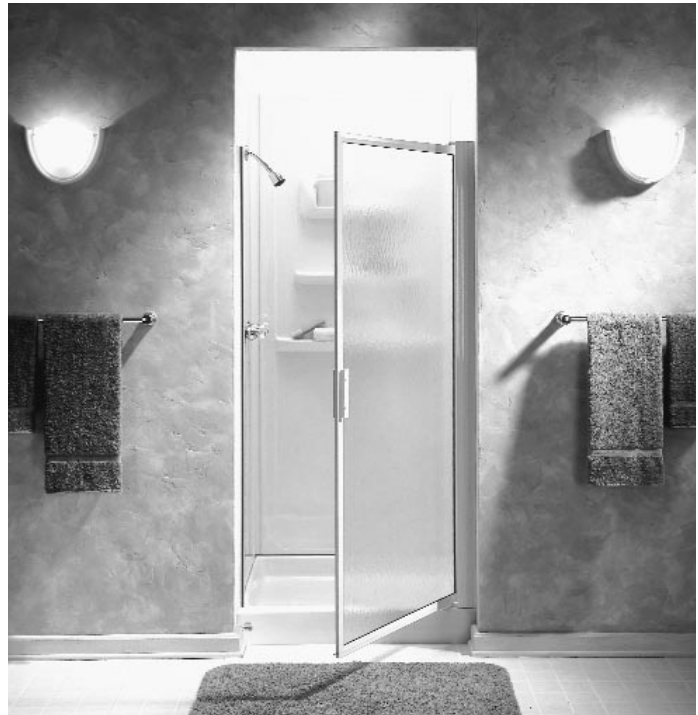

PIVOT SHOWER DOOR ENCLOSURES

Product Features:

- Tempered safety glass
- Pivot door
- Full door length magnetic latch
- Water channel on bottom
- Easy out-of-square adjustment
- Thin line heavy duty metal frame
- Concealed caulking channels for water-tight installation

3636.STE1 Obscure Glass

3636.STE2 Clear Glass

3636.STE3 Etched Glass

3636.STE4 Fluted Glass

33-1/8 to 634-7/80 x 67
(841 to 886 x 1702mm)

3232.STE1 Obscure Glass

3232.STE2 Clear Glass

3232.STE3 Etched Glass

3232.STE4 Fluted Glass

29-3/4 to 31-1/2 x 67
(756 to 800 x 1702mm)

Detail dimensional information on reverse side

To Be Specified -

- Frame Finish:
 - Chrome 002
 - Polished Brass 099
 - White 020
 - Bone 021
- Shower Base*: (specify color)
- Shower Wall*: (specify color)
- Faucet*: (Specify finish)