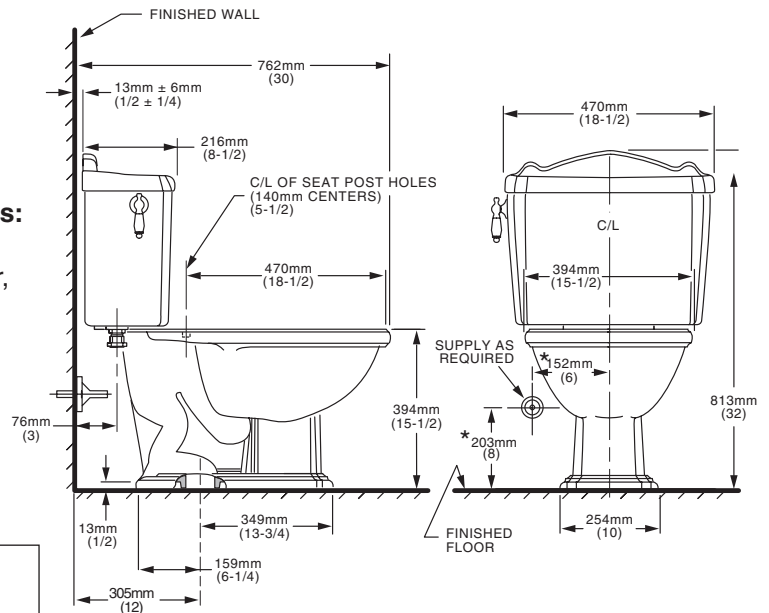

REPertoire™ ELONGATED TOILET

- ❑ **2483.019**
 - Vitreous china
 - Low-consumption (6.0 Lpf/1.6 gpf)
 - Elongated siphon action bowl
 - Close-coupled tank
 - Design-matched to Repertoire Pedestal Lavatory
 - Side-mounted antique trip lever with ceramic handle insert
 - Internal trapway area fully glazed
 - 2 bolt caps
 - 100% factory flush tested

❑ **3208.016** Bowl

❑ **4095.015** Tank

Nominal Dimensions:

762 x 470 x 813mm
(30" x 18-1/2" x 32")

Fixture only, seat and supply by others

**Compliance Certifications -
Meets or Exceeds the Following Specifications:**

- ASME A112.19.2M for Vitreous China Fixtures - includes Flush Performance, Ball Pass Diameter, Trap Seal Depth and all Dimensions

To Be Specified:

- ❑ **Color:**
 - ❑ White ❑ Bone ❑ Silver ❑ Shell ❑ Linen ❑ Black
- ❑ **Seat:** American Standard #5324.019 "Rise and Shine" solid plastic closed front seat with cover.
- ❑ **Alternate Seat:** American Standard #5311.012 "Laurel" molded closed front seat with cover.
- ❑ **Supply with stop:**

NOTES:
THIS COMBINATION IS DESIGNED TO ROUGH-IN AT A MINIMUM DIMENSION OF 305MM (12") FROM FINISHED WALL TO C/L OF OUTLET.
* DIMENSIONS SHOWN FOR LOCATION OF SUPPLY ARE SUGGESTED. SUPPLY NOT INCLUDED WITH FIXTURE AND MUST BE ORDERED SEPARATELY.