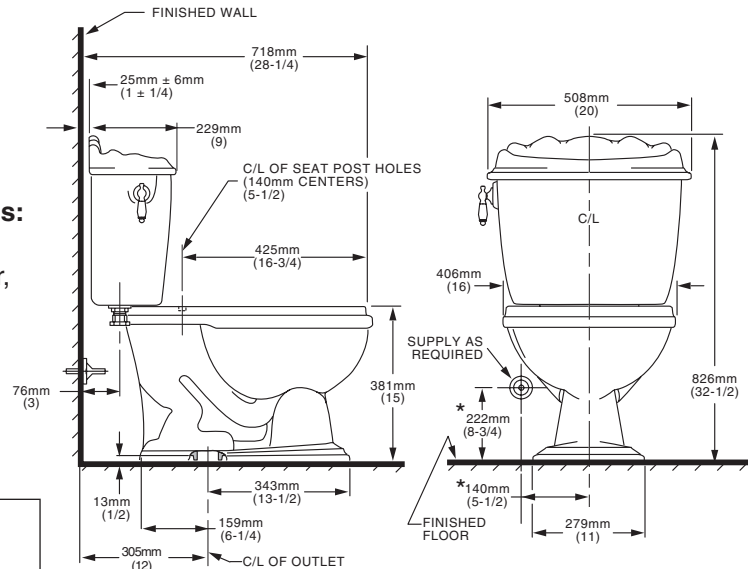

REMINISCENCE™ ROUND FRONT TOILET

2311.016

- Vitreous china
- Low-consumption (6.0 Lpf/1.6 gpf)
- Round front siphon action jetted bowl with 2" trapway
- Bowl rim height at 381mm (15")
- AquaForce flushing technology
- Vintage detailing on bowl and tank—design matched to pedestal and countertop lavatories
- Side-mounted antique styled chrome trip lever with ceramic handle insert
- 2 bolt caps
- Internal trapway area fully glazed
- 100% factory flush tested

3111.016 Bowl

4111.016 Tank

Shown with **5308.014** "Laurel" seat

Nominal Dimensions:

718 x 508 x 826mm
(28-1/4" x 20" x 32-1/2")

Fixture only, seat and supply by others

Compliance Certifications -

Meets or Exceeds the Following Specifications:

- ASME A112.19.2M for Vitreous China Fixtures - includes Flush Performance, Ball Pass Diameter, Trap Seal Depth and all Dimensions

To Be Specified:

- Color:
- Seat: American Standard #5322.011 "Rise and Shine" solid plastic closed front seat with cover.
- Alternate Seat: American Standard #5308.014 "Laurel" molded closed front seat with cover.
- Supply with stop:

NOTES:

THIS COMBINATION IS DESIGNED TO ROUGH-IN AT A MINIMUM DIMENSION OF 305MM (12") FROM FINISHED WALL TO C/L OF OUTLET.

* DIMENSIONS SHOWN FOR LOCATION OF SUPPLY ARE SUGGESTED. SUPPLY NOT INCLUDED WITH FIXTURE AND MUST BE ORDERED SEPARATELY.