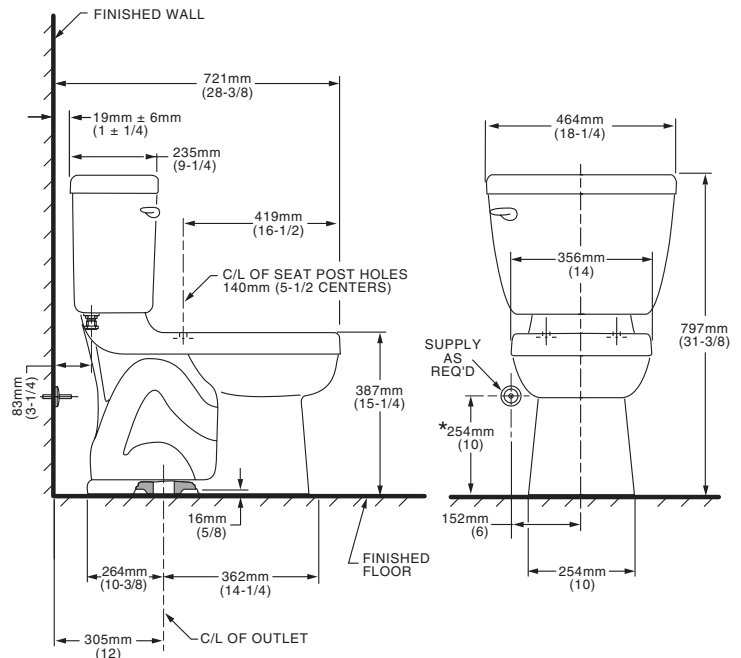

- 3110.016 Bowl**
- 4266.014 Tank**

Nominal Dimensions:
721 x 464 x 797mm (28-3/8" x 18-1/4" x 31-3/8")

Fixture only, seat and supply by others

Alternate Tank Configurations Available:

- 4266.504** Tank complete with Aquaguard Liner
- 4266.604** Tank complete with tank cover locking device
- 4266.804** Tank complete with trip lever located on right side
- 4266.904** Tank complete with tank cover locking device and trip lever located on right side

Compliance Certifications - Meets or Exceeds the Following Specifications:

- ASME A112.19.2M for Vitreous China Fixtures - includes Flush Performance, Ball Pass Diameter, Trap Seal Depth and all Dimensions
- Los Angeles Department of Water and Power Supplementary Purchase Specification for Non-Adjustability - July, 2003 revision

NOTES:
THIS TOILET IS DESIGNED TO ROUGH-IN AT A MINIMUM DIMENSION OF 305MM (12") FROM FINISHED WALL TO C/L OF OUTLET.
SUPPLY NOT INCLUDED WITH FIXTURE AND MUST BE ORDERED SEPARATELY.
* DIMENSION SHOWN FOR LOCATION OF SUPPLY IS SUGGESTED.

IMPORTANT: Dimensions of fixtures are nominal and may vary within the range of tolerances established by ANSI Standard A112.19.2. These measurements are subject to change or cancellation. No responsibility is assumed for use of superseded or voided pages.