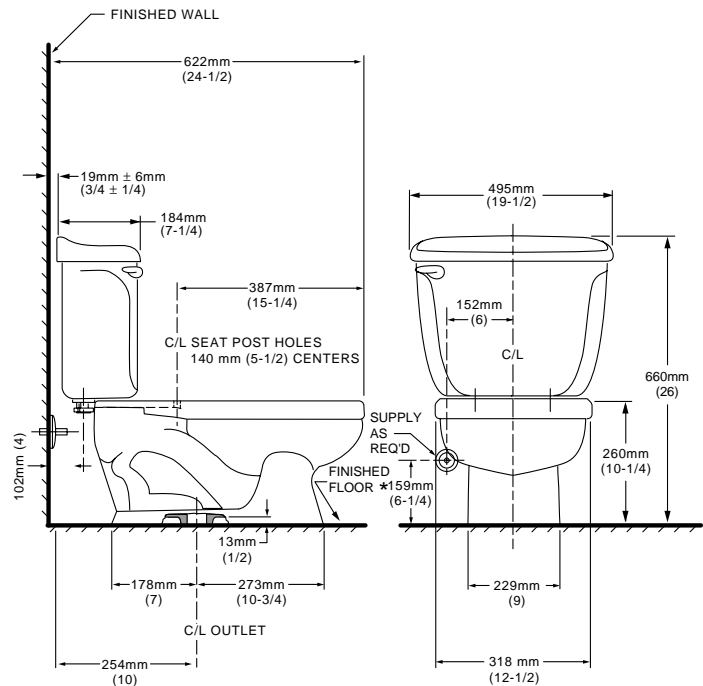

BABY DEVORO 10" HIGH ROUND FRONT TOILET

☐ **2315.016**

- Vitreous china
- Low-consumption (6.0 Lpf/1.6 gpf)
- 10-1/4" rim height
- 10" roughing-in
- Siphon flush action
- Smart Valve 2000 Fill Valve for quiet refill
- Speed connect tank/bowl coupling system
- Color matched trip lever
- Sanitary bar on bowl
- 2 bolt caps
- 100% factory flush tested
- Fully-glazed trapway

☐ **3128.018** Bowl

☐ **4110.016** 10" Rough Tank

Also available for 12" and 14" rough-in installations:

☐ **4112.016** 12" Rough Tank

☐ **4114.016** 14" Rough Tank

Nominal Dimensions:

622 x 495 x 660mm
(24-1/2" x 19-1/2" x 26")

Fixture only, less seat

Compliance Certifications -

Meets or Exceeds the Following Specifications:

- ASME A112.19.2M (and 19.6M) for Vitreous China Fixtures - includes Flush Performance, Ball Pass Diameter, Trap Seal Depth and all Dimensions

SUPPLY NOT INCLUDED AND MUST BE ORDERED SEPARATELY.

* DIMENSION SHOWN FOR LOCATION OF SUPPLY IS SUGGESTED.

IMPORTANT: Dimensions of fixtures are nominal and may vary within the range of tolerance established by ANSI Standard A112.19.2