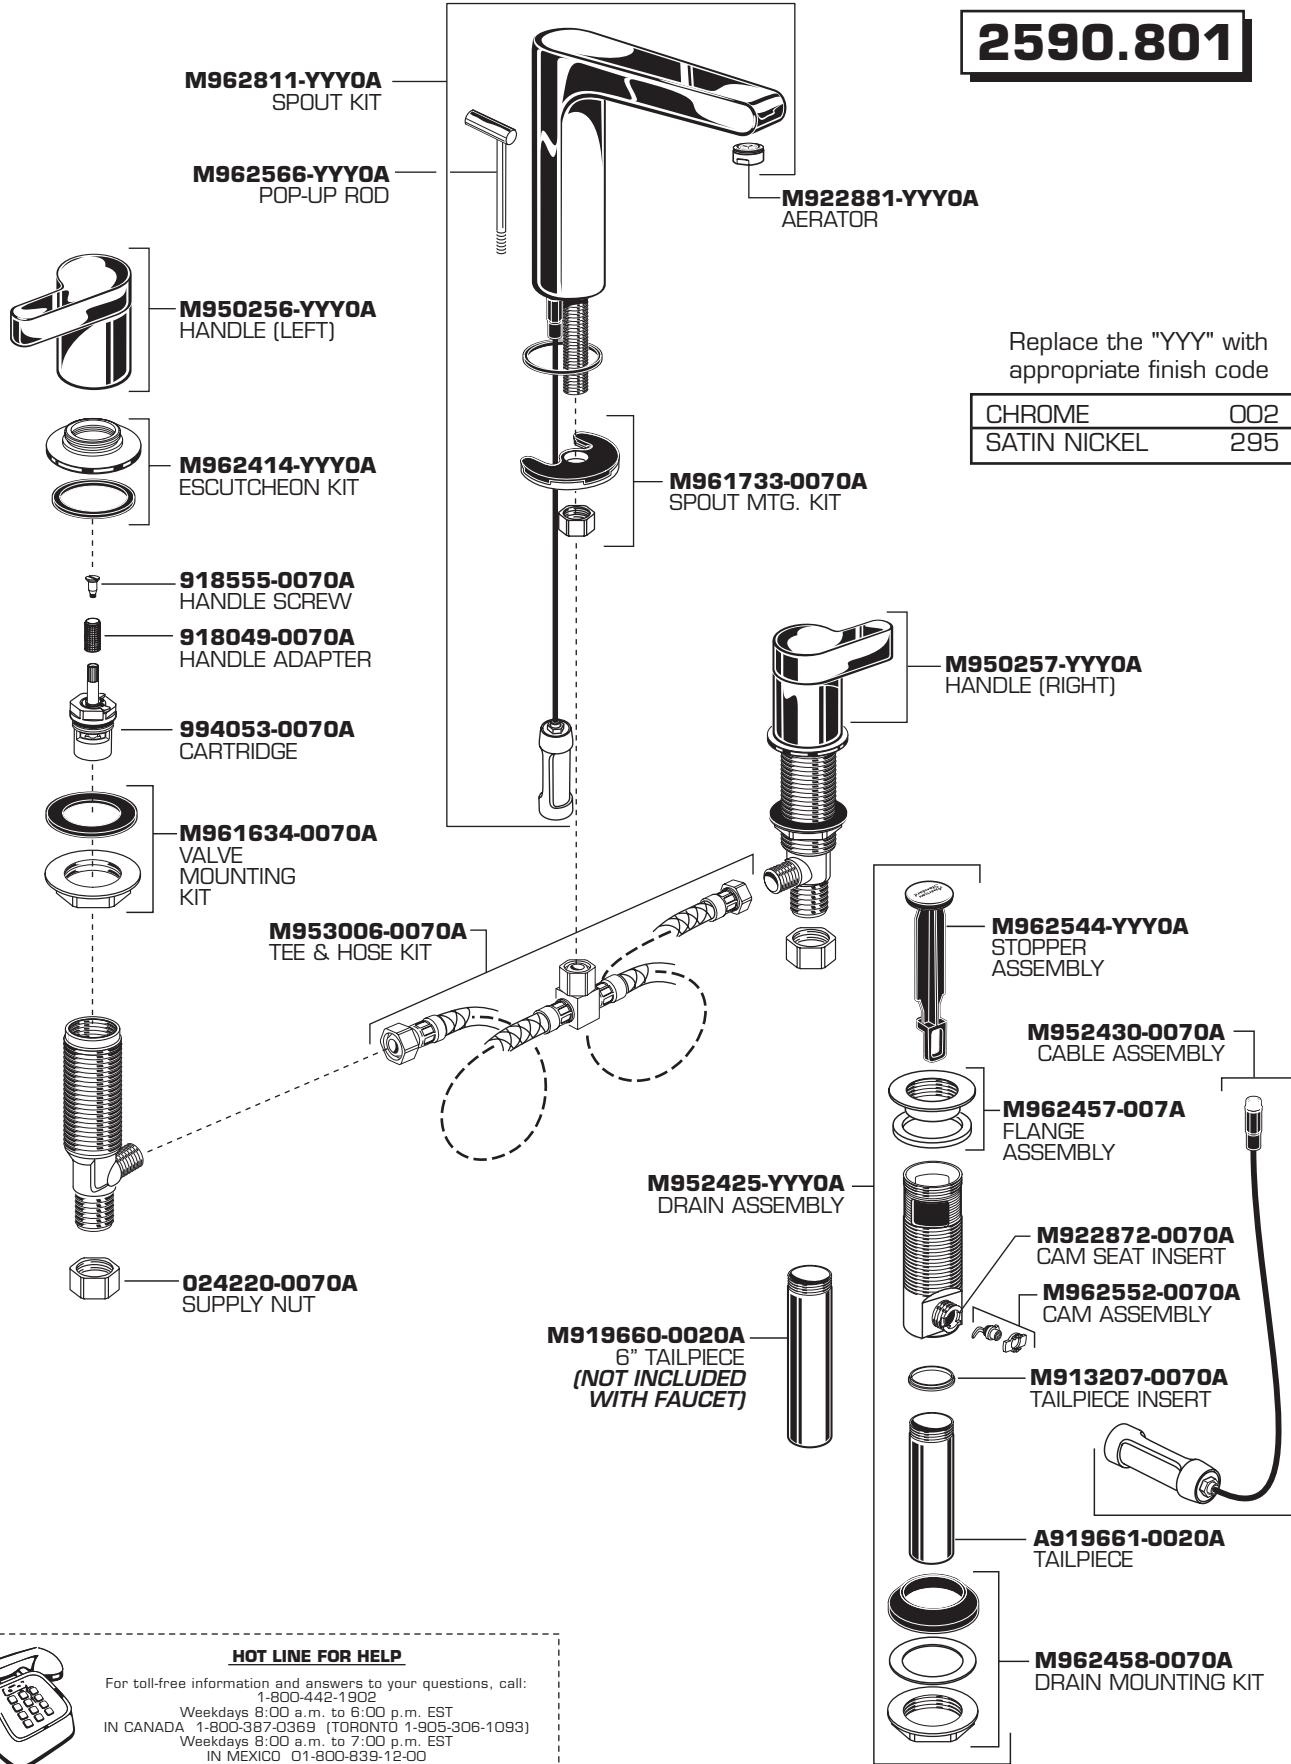

American Standard

STUDIO Spread Lavatory Faucet with POP-UP DRAIN

MODEL NUMBER

2590.801

Replace the "YYY" with appropriate finish code

CHROME	002
SATIN NICKEL	295

HOT LINE FOR HELP

For toll-free information and answers to your questions, call:
1-800-442-1902
Weekdays 8:00 a.m. to 6:00 p.m. EST
IN CANADA, 1-800-387-0369 (TORONTO 1-905-306-1093)
Weekdays 8:00 a.m. to 7:00 p.m. EST
IN MEXICO 01-800-839-12-00